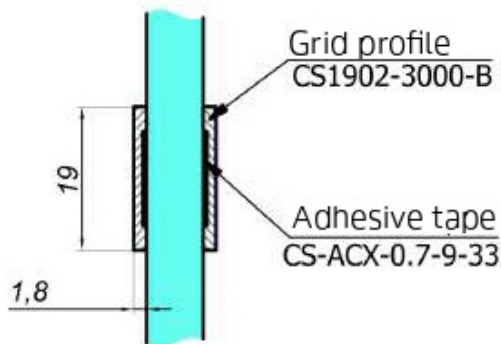

CS-ACX-0,7-9-33

ADHESIVE TAPE

DOOR HANDLES