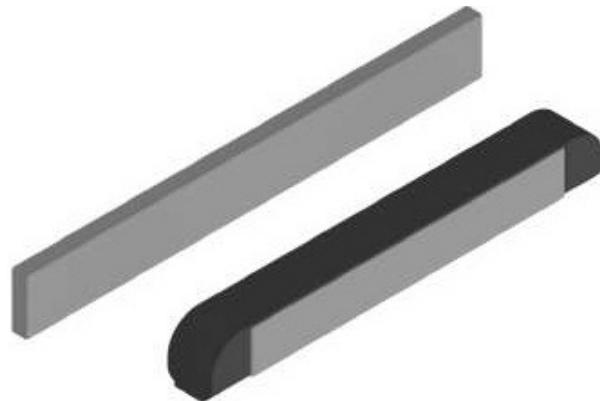

LOFT MAGNET

LOFT STYLE GLASS DOORS WITH MAGNET HIDDEN LOCK

SET OF MAGNET CLOSING

CS-MAGNET-SET