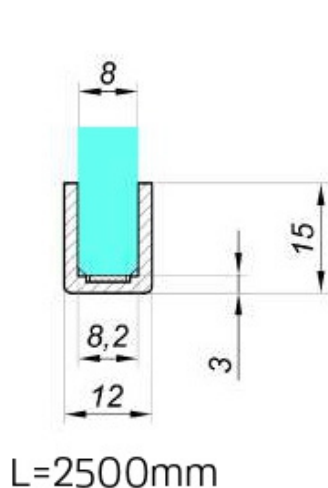

OFC-2

OFC-3

OFC-4S

LOFT STYLE GLASS DOORS

STANDARD FRAME PROFILE

CS-1512-2500-B

FRAME PROFILE WITH MILLING FOR DOOR LOCK

Milling on the height 1100mm

G800-450-B
L=450mm

NLO-ZD-2857-610-B
L=635mm

NLO-ZD-2857-457-B
L=480mm

NLO-ZD-2856-B
L=230mm

NLO-ZD-2816-B
L=170mm

LOFT MAGNET

LOFT STYLE GLASS DOORS WITH
MAGNET HIDDEN LOCK

HOSET