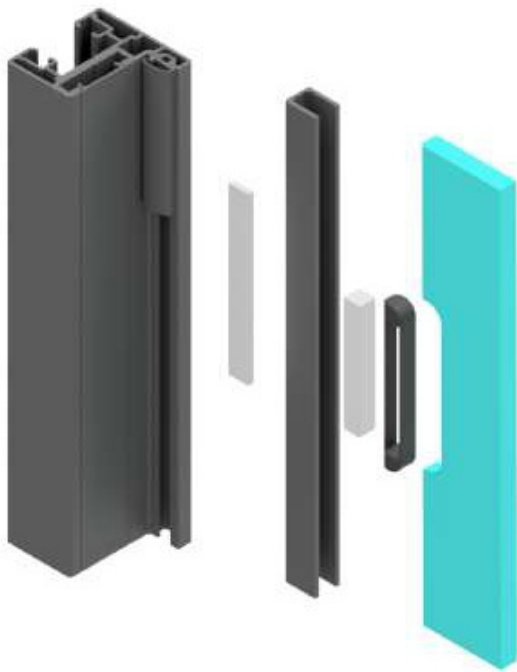

G800-450-B
L=450mm

NLO-ZD-2857-610-B
L=635mm

NLO-ZD-2857-457-B
L=480mm

NLO-ZD-2856-B
L=230mm

NLO-ZD-2816-B
L=170mm

LOFT MAGNET

LOFT STYLE GLASS DOORS WITH
MAGNET HIDDEN LOCK

HOSET

CHOOSING YOUR HOME

LOFT MAGNET

LOFT STYLE GLASS DOORS WITH MAGNET HIDDEN LOCK

SET OF MAGNET CLOSING

CS-MAGNET-SET

APPLICATION EXAMPLE

GLASS PREPARATION

INSTALLATION