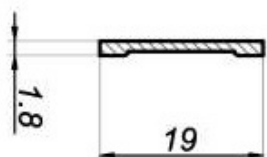

LOFT STYLE GLASS DOORS

ACCESSORIES

CS-1902-3000-B

GRID PROFILE