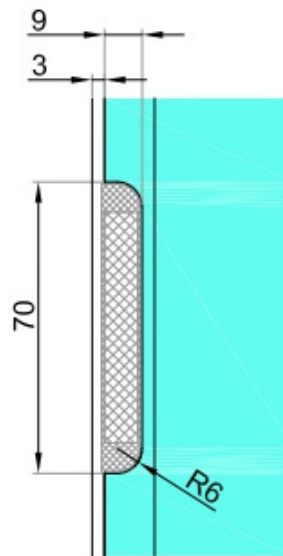

G800-450-B
L=450mm

NLO-ZD-2857-610-B
L=635mm

NLO-ZD-2857-457-B
L=480mm

NLO-ZD-2856-B
L=230mm

NLO-ZD-2816-B
L=170mm

LOFT MAGNET

LOFT STYLE GLASS DOORS WITH
MAGNET HIDDEN LOCK

HOSET

CHOOSING YOUR HOME

LOFT MAGNET

LOFT STYLE GLASS DOORS WITH MAGNET HIDDEN LOCK

SET OF MAGNET CLOSING

CS-MAGNET-SET

APPLICATION EXAMPLE

GLASS PREPARATION

INSTALLATION

FLAT MAGNET SLIDE INTO THE FRAME. THE SECOND MAGNET IS INSTALLED IN THE PLACE OF THE CUT IN THE GLASS BEFORE APPLYING THE U SHAPE PROFILE ON THE GLASS.

AFTER ASSEMBLY, THE CLOSING MECHANISM IS INVISIBLE !