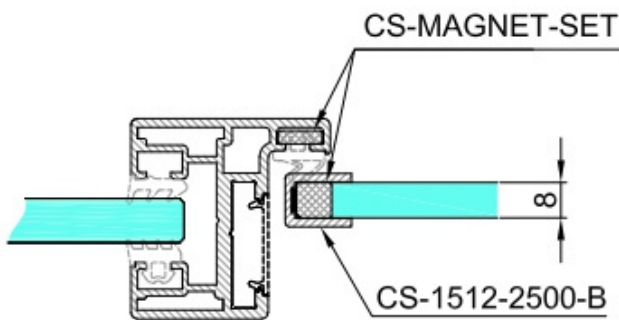

CHOOSING YOUR HOME

LOFT MAGNET

LOFT STYLE GLASS DOORS WITH MAGNET HIDDEN LOCK

SET OF MAGNET CLOSING

CS-MAGNET-SET

APPLICATION EXAMPLE

GLASS PREPARATION

INSTALLATION

FLAT MAGNET SLIDE INTO THE FRAME. THE SECOND MAGNET IS INSTALLED IN THE PLACE OF THE CUT IN THE GLASS BEFORE APPLYING THE U SHAPE PROFILE ON THE GLASS.

AFTER ASSEMBLY, THE CLOSING MECHANISM IS INVISIBLE !