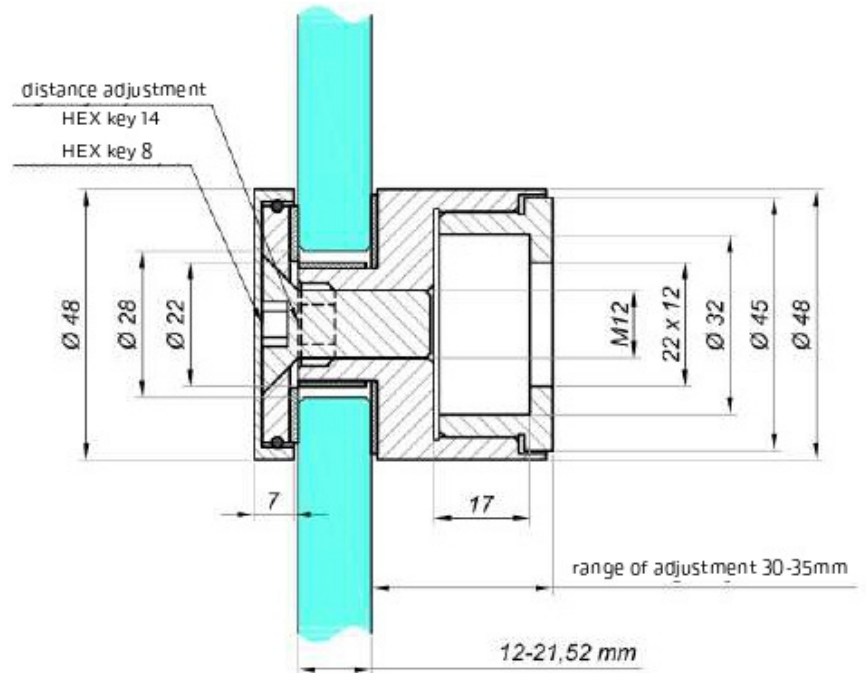

## COS-4830-304-G - CHROME GOLD

DIAMETER  $\varnothing$  48 MM / DISTANCE 30 MM