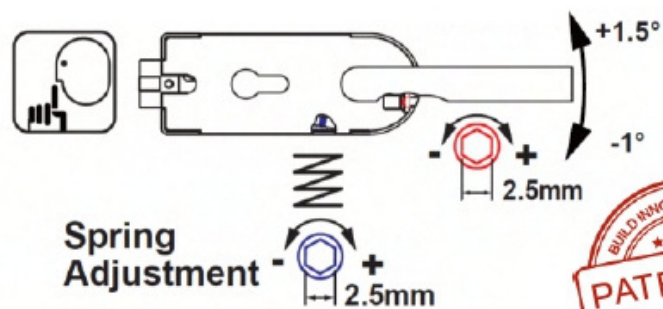

NTP01-B

ACCESSORIES

NTW03-KK-B

OFC-00M-B

NT134-B

- ✓ SILENT MECHANISM
- ✓ DOOR HANDLE SPRING ADJUSTMENT
- ✓ DOOR HANDLE LEVEL ADJUSTMENT

CONTACTS

044 744 1465