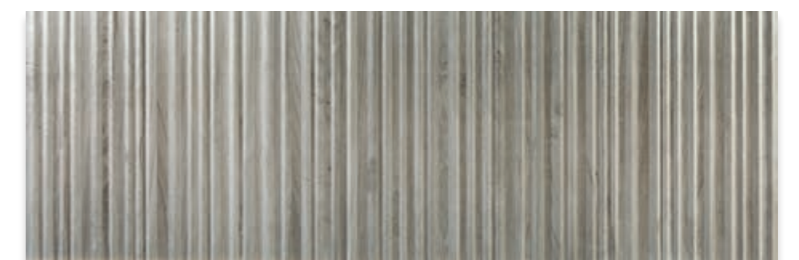

ROVERE

• Tripoli Mate Snow 40x120 Rec. M63 031.412.0296.01316

• Rovere Honey 40x120 Rec. M63 031.412.0358.11428

• Rovere Brown 40x120 Rec. M63 031.412.0109.11428

• Rovere Bark 40x120 Rec. M63 031.412.0476.11428