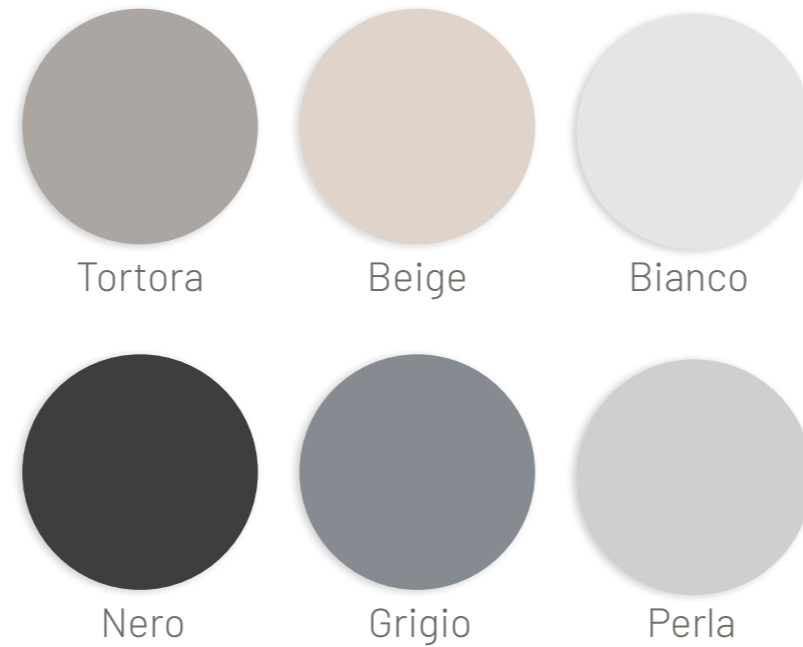

Essenza

Pequeños y grandes formatos. Fachadas. Revestimientos. Decorados. Essenza nace en una amplia gama de colores que resultan muy elegantes y sobrios para todos los espacios: desde contract como restaurantes, tiendas y hoteles hasta espacios residenciales.

Small and large sizes. Façades. Flooring. Decorative elements. Essenza has been created using a wide range of colours that look really elegant and restrained for all spaces from contract spaces such as restaurants, shops and hotels to residential spaces.

Petits et grands formats. Façades. Revêtements. Décors. Essenza est né dans une large gamme de couleurs qui sont très élégants et sobres pour tous les espaces: de contract tels que des restaurants, des magasins et des hôtels aux espaces résidentiels.

UNIVERSE

GRES PORCELÁNICO RECTIFICADO / RECTIFIED PORCELAIN TILES / GRÈS CÉRAMÉ RECTIFIÉE

RVTO. PASTA BLANCA / WHITE BODY WALL TILES / REVÊTEMENT PÂTE BLANCHE

COMBINACIONES / MATCHING COLLECTIONS / LES COLLECTIONS À COMBINER