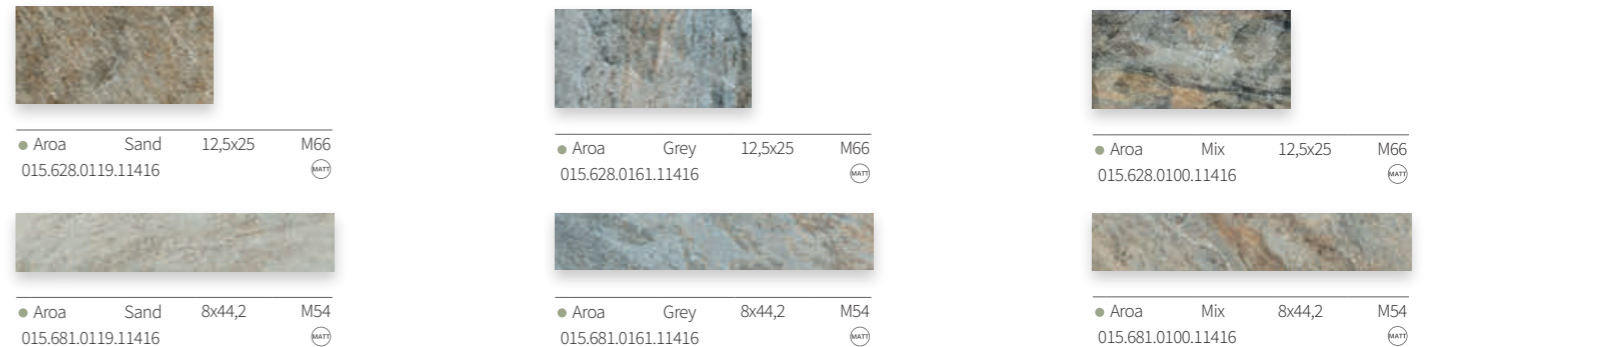

● Aroa Sand 12,5x25 M66 015.628.0119.11416 ● Aroa Grey 12,5x25 M66 015.628.0161.11416 ● Aroa Mix 12,5x25 M66 015.628.0100.11416
● Aroa Sand 8x44,2 M54 015.681.0119.11416 ● Aroa Grey 8x44,2 M54 015.681.0161.11416 ● Aroa Mix 8x44,2 M54 015.681.0100.11416

DECORSTONE
GRES PORCELÁNICO
PORCELAIN TILES
GRÈS CÉRAME

UNIVERSE

Formatos / Sizes / Formats

Empaquetado / Packaging / Emballage

Formato	pz/cj	m²/cj	cj/pl	m²/pl	kg/cj	kg/pl
30,3x61,3	7	1.30	40	52.00	25.00	1,020.00
8x44,2	24	0.85	64	54.40	17.30	1,127.20
12,5x25	20	0.62	64	39.68	13.12	859.68

Piezas especiales / Special pieces / Pièces especiales

*PELDAÑO GRADONE	*ÁNGULO GRADONE	*PELDAÑO ROMO RANURADO
*ÁNGULO PELDAÑO RANURADO		*RODAPIÉ C/ROMO