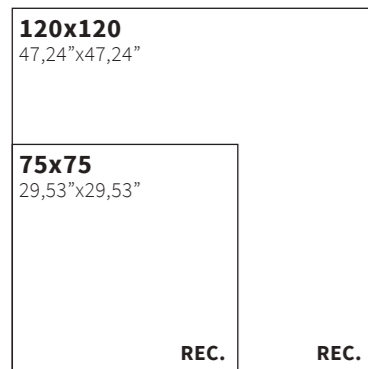

PEI 4
● Lenci	Blanco	90x180	Rec.	M166	004.505.0012.00937	LEV
● Lenci	Blanco	90x180	Rec.	M139	017.505.0012.00937	MATT
● Lenci	Blanco	75x150	Rec.	M112	004.350.0012.00937	LEV
● Lenci	Blanco	60x120	Rec.	M94	004.869.0012.00937	LEV
● Lenci	Blanco	60x120	Rec.	M81	017.869.0012.00937	MATT
● Lenci	Blanco	45x90	Rec.	M63	004.805.0012.00937	LEV
● Lenci	Blanco	45x90	Rec.	M50	017.805.0012.00937	MATT
● Lenci	Blanco	30x60	Rec.	M59	004.450.0012.00937	LEV
● Lenci	Blanco	30x60	Rec.	M46	017.450.0012.00937	MATT
● Lenci	Blanco	120x120	Rec.	M148	004.120.0012.00937	LEV
● Lenci	Blanco	120x120	Rec.	M121	017.120.0012.00937	MATT
● Lenci	Blanco	90x90	Rec.	M86	004.804.0012.00937	LEV
● Lenci	Blanco	90x90	Rec.	M72	017.804.0012.00937	MATT
● Lenci	Blanco	75x75	Rec.	M72	004.875.0012.00937	LEV
● Lenci	Blanco	75x75	Rec.	M59	017.875.0012.00937	MATT
● Lenci	Blanco	60x60	Rec.	M59	004.840.0012.00937	LEV
● Lenci	Blanco	60x60	Rec.	M46	017.840.0012.00937	MATT
● Lenci	Blanco	30x30(7)	Malla	M170	038.590.0012.00937	LEV
● Lenci	Blanco	30x30(7)	Malla	M170	025.590.0012.00937	MATT