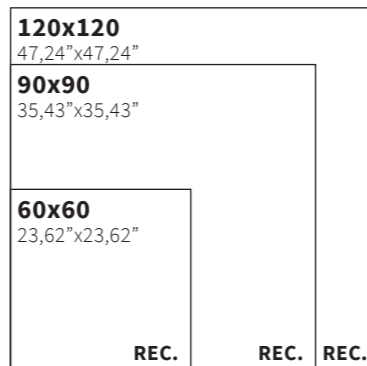

BELVEDERE

LEVI GLASS

Formatos / Sizes / Formats

PEI 4

● Belvedere	White	75x150	Rec.	M112	004.350.0108.05758	Ⓢ
● Belvedere	White	75x150	Rec.	M99	017.350.0108.05758	Ⓢ
● Belvedere	White	60x120	Rec.	M94	004.869.0108.05758	Ⓢ
● Belvedere	White	60x120	Rec.	M81	017.869.0108.05758	Ⓢ
● Belvedere	White	30x60	Rec.	M59	004.450.0108.05758	Ⓢ
● Belvedere	White	30x60	Rec.	M46	017.450.0108.05758	Ⓢ
● Belvedere	White	120x120	Rec.	M148	004.120.0108.05758	Ⓢ
● Belvedere	White	90x90	Rec.	M86	004.804.0108.05758	Ⓢ
● Belvedere	White	60x60	Rec.	M59	004.840.0108.05758	Ⓢ
● Belvedere	White	60x60	Rec.	M46	017.840.0108.05758	Ⓢ
● Belvedere	White	30x30(7)	Malla	M170	038.590.0108.05758	Ⓢ
● Belvedere	White	30x30(7)	Malla	M170	025.590.0108.05758	Ⓢ