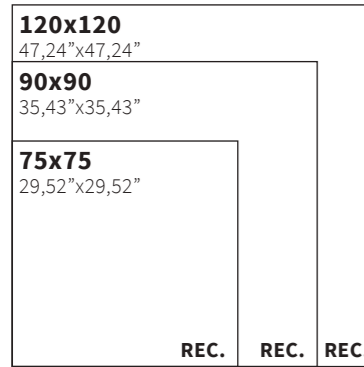

ASCOLANO

Formatos / Sizes / Formats

PEI 3						
● Ascolano	Gris	90x180	Rec.	M166	004.505.0002.00744	Ⓢ
● Ascolano	Gris	60x120	Rec.	M94	004.869.0002.00744	Ⓢ
● Ascolano	Gris	45x90	Rec.	M63	004.805.0002.00744	Ⓢ
● Ascolano	Gris	120x120	Rec.	M148	004.120.0002.00744	Ⓢ
● Ascolano	Gris	90x90	Rec.	M86	004.804.0002.00744	Ⓢ
● Ascolano	Gris	75x75	Rec.	M72	004.875.0002.00744	Ⓢ
● Ascolano	Gris	30x30(7)	Malla	M170	038.590.0002.00744	Ⓢ