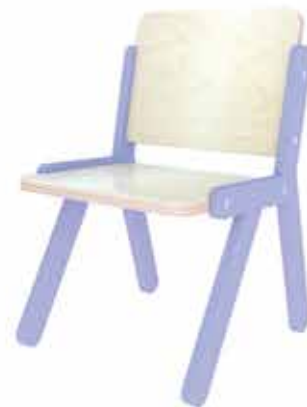

PR. ITEM. 32910