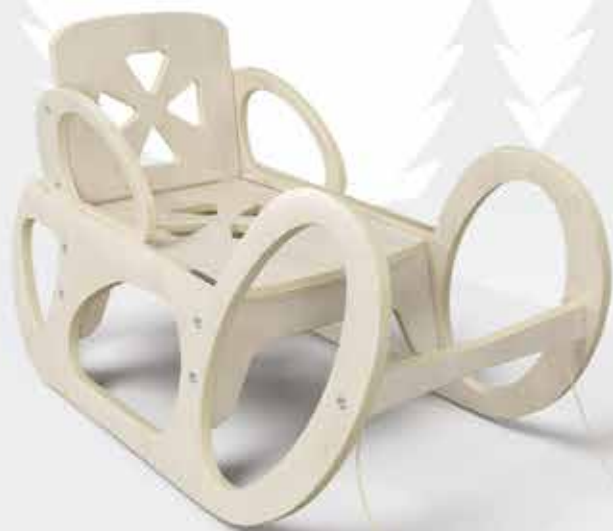

The coolest sled from the existing ones!

Wooden, comfortable, stable, beautiful, and spacious! Impeccably calculated angles allow the sled to be as stable as possible, thanks to its design and size it is convenient to carry children from the age of 1 year to the age of graduating the university. The backrest is removable that allows children to ride the slide while lying down or in the company of a friend. In the summer, sleds can be completely disassembled — they will not take up much space in your home.