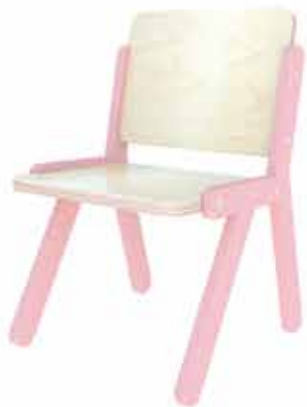

PR. ITEM. 32912