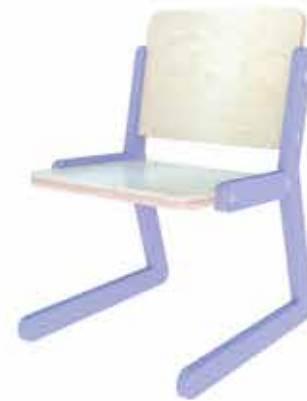

PR. ITEM. 32904