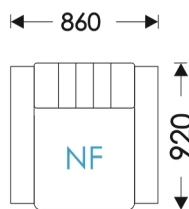

# HOSET

Oslo

Oslo Armchair

NF - not folding  
F - folding

UNFOLDING:  
Oslo: Click-Clack (1,9x1,26)

TIN-109

TIN-118

TIN-120