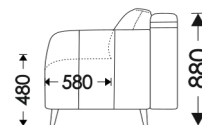

TOKIO

sofa , armchair

HOSET

NF - not folding
F - folding

TIN-109

TIN-118

TIN-120

Tree

Ivory

White

Grey

Black

UNFOLDING:
Tokio Corner:
Lift Up Mechanism (2,1x1,53)
Tokio:
Lift Up Mechanism (1,95x1,53)