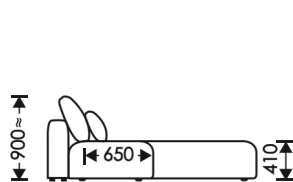

# HOSET

UNFOLDING:

Okland V.1: Rotary Seat Mechanism (2,0x1,8)

Okland V.2: Rotary Seat Mechanism (2,0x0,9x2)