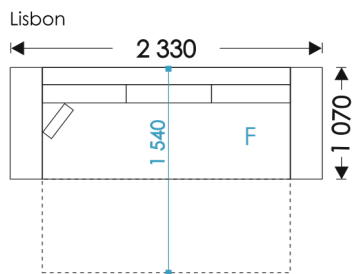

LISBON

sofa, armchair

HOSET

NF - not folding
F - folding

UNFOLDING:

Lisbon: Eurobook (1,9x1,5)

Lisbon II: Seat Up (2,0x1,2)

Lisbon Armchair F : Seat Up (2,0x0,6)