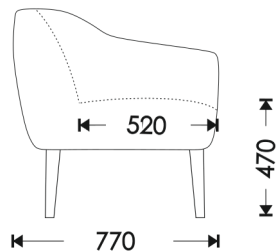

New York Armchair