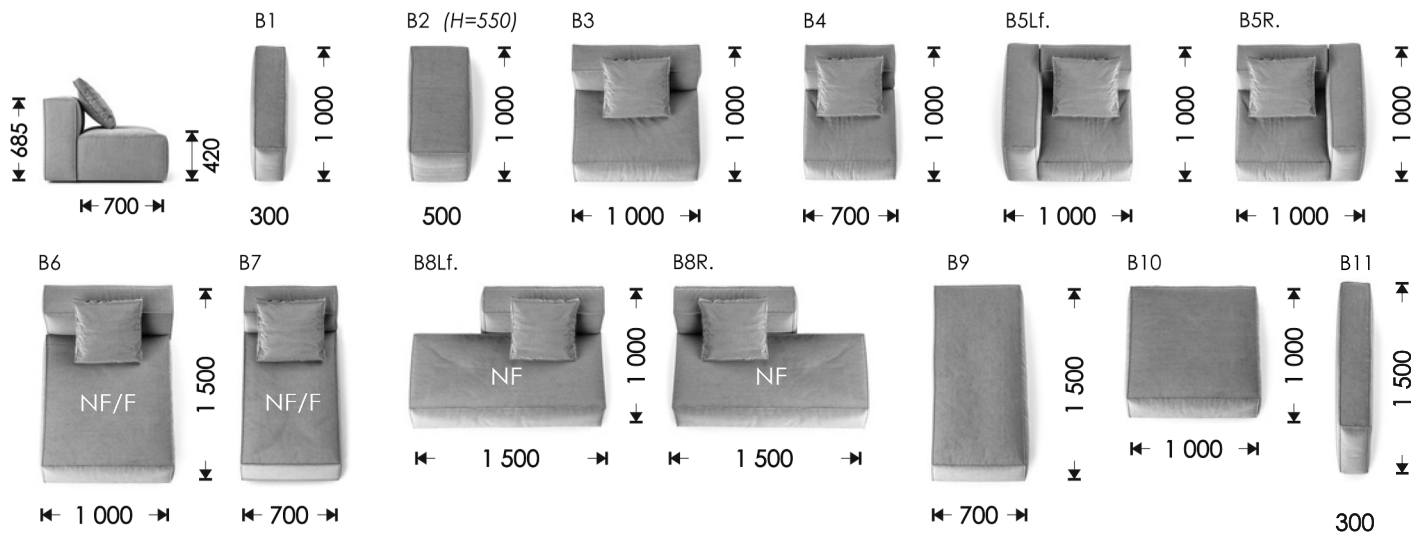

UNFOLDING:

B3F: Eurobook (1,0x1,4)

B4F: Eurobook (0,7x1,4)

B6F: Eurobook (1,0x1,9)

B7F: Eurobook (0,7x1,9)