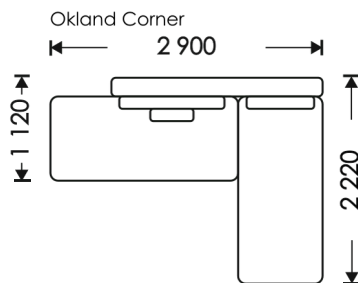

# HOSET

UNFOLDING:

Okland V.1: Rotary Seat Mechanism (2,0x1,8)

Okland V.2: Rotary Seat Mechanism (2,0x0,9x2)