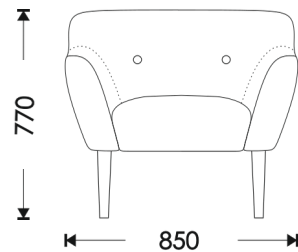

New York Armchair