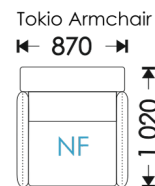

TOKIO

sofa , armchair

HOSET

NF - not folding
F - folding

TIN-109

TIN-118

TIN-120

Tree

Ivory

White

Grey

Black

UNFOLDING:
Tokio Corner:
Lift Up Mechanism (2,1x1,53)
Tokio:
Lift Up Mechanism (1,95x1,53)