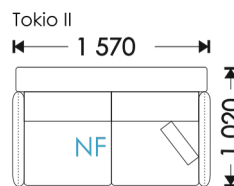

# HOSET

NF - not folding  
F - folding

TIN-109

TIN-118

TIN-120

Tree

Ivory

White