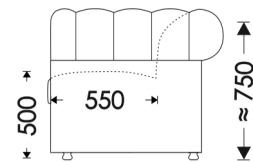

OXFORD

sofa, armchair

HOSET

NF - not folding
F - folding

UNFOLDING:
Oxford: French Clamshell (1,9x1,4)

TIN-109

TIN-118

TIN-120

Tree

Ivory

White

Grey

Black