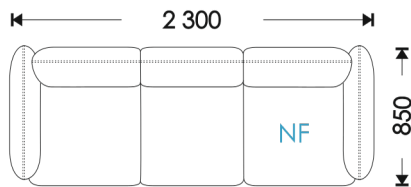

SEATTLE

sofa, armchair

HOSET

Seattle

NF - not folding