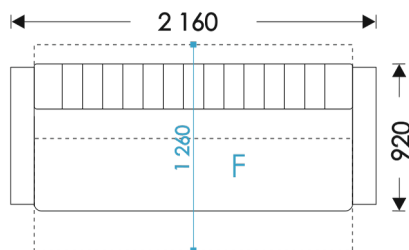

OSLO

sofa, armchair

HOSET

NF - not folding
F - folding

UNFOLDING:
Oslo: Click-Clack (1,9x1,26)

TIN-109

TIN-118

TIN-120

Tree

Ivory

White

Grey

Black