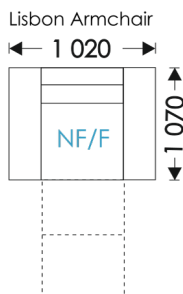

LISBON

sofa, armchair

HOSET

NF - not folding
F - folding

UNFOLDING:

Lisbon: Eurobook (1,9x1,5)

Lisbon II: Seat Up (2,0x1,2)

Lisbon Armchair F : Seat Up (2,0x0,6)