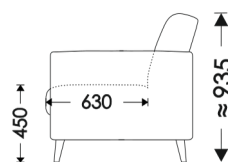

# HOSET

Oslo

Oslo Armchair

NF - not folding  
F - folding

UNFOLDING:  
Oslo: Click-Clack (1,9x1,26)

TIN-109

TIN-118

TIN-120