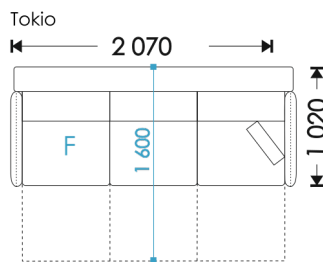

TOKIO

sofa , armchair

HOSET

NF - not folding
F - folding

TIN-109

TIN-118

TIN-120

Tree

Ivory

White

Grey

Black

UNFOLDING:
Tokio Corner:
Lift Up Mechanism (2,1x1,53)
Tokio:
Lift Up Mechanism (1,95x1,53)