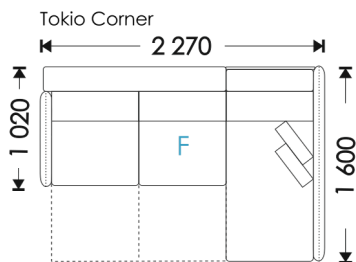

TOKIO

sofa , armchair

HOSET

NF - not folding
F - folding

TIN-109

TIN-118

TIN-120

Tree

Ivory

White

Grey

Black

UNFOLDING:
Tokio Corner:
Lift Up Mechanism (2,1x1,53)
Tokio:
Lift Up Mechanism (1,95x1,53)