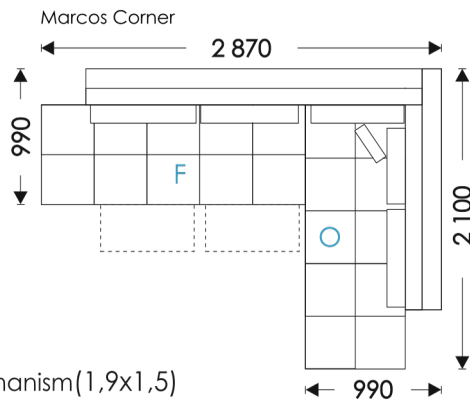

MARCOS

sofa

HOSET

UNFOLDING:
Marcos: Rotary Seat mechanism(1,9x1,5)