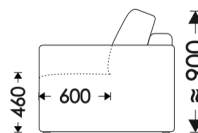

LISBON

sofa, armchair

HOSET

NF - not folding
F - folding

UNFOLDING:

Lisbon: Eurobook (1,9x1,5)

Lisbon II: Seat Up (2,0x1,2)

Lisbon Armchair F : Seat Up (2,0x0,6)