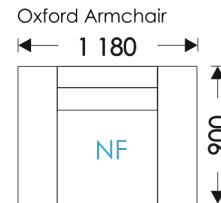

OXFORD

sofa, armchair

HOSET

NF - not folding
F - folding

UNFOLDING:
Oxford: French Clamshell (1,9x1,4)

TIN-109

TIN-118

TIN-120

Tree

Ivory

White

Grey

Black