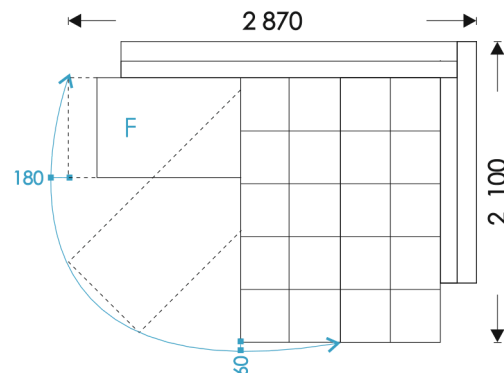

MARCOS

sofa

HOSET

UNFOLDING:
Marcos: Rotary Seat mechanism(1,9x1,5)