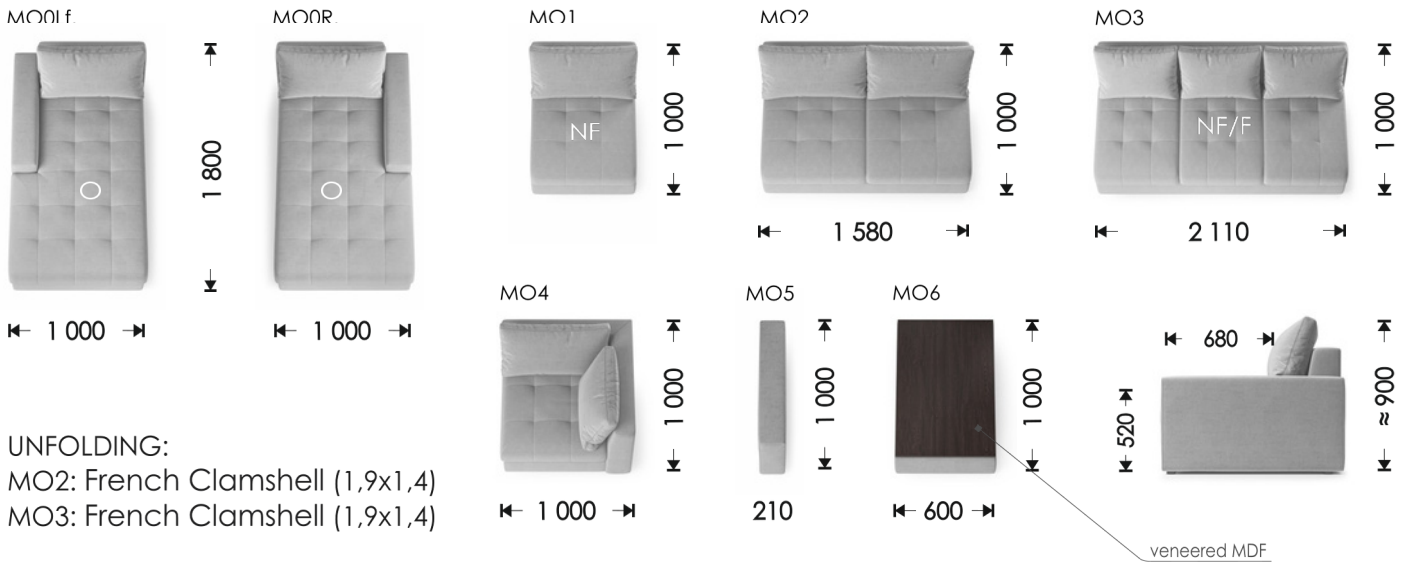

O - opening
NF - not folding
F - folding