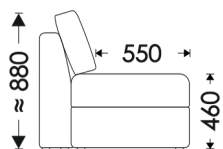

MARCOS

sofa

HOSET

UNFOLDING:
Marcos: Rotary Seat mechanism(1,9x1,5)