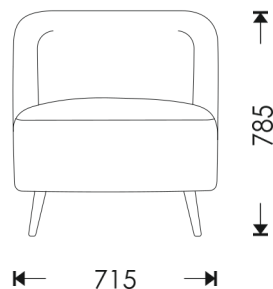

NOTO

armchair

HOSET

TIN-109

TIN-118

TIN-120

Tree

Ivory

White

Grey

Black