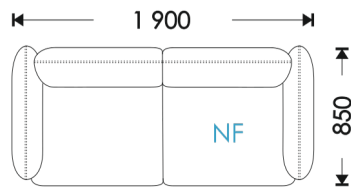

SEATTLE

sofa, armchair

HOSET

Seattle II

NF - not folding