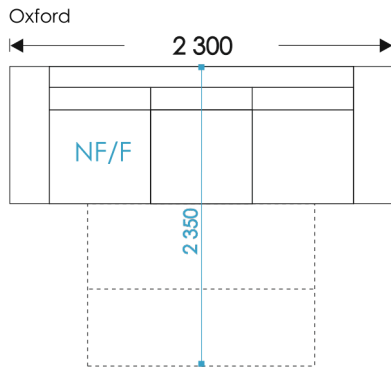

OXFORD

sofa, armchair

HOSET

NF - not folding
F - folding

UNFOLDING:
Oxford: French Clamshell (1,9x1,4)

TIN-109

TIN-118

TIN-120

Tree

Ivory

White

Grey

Black