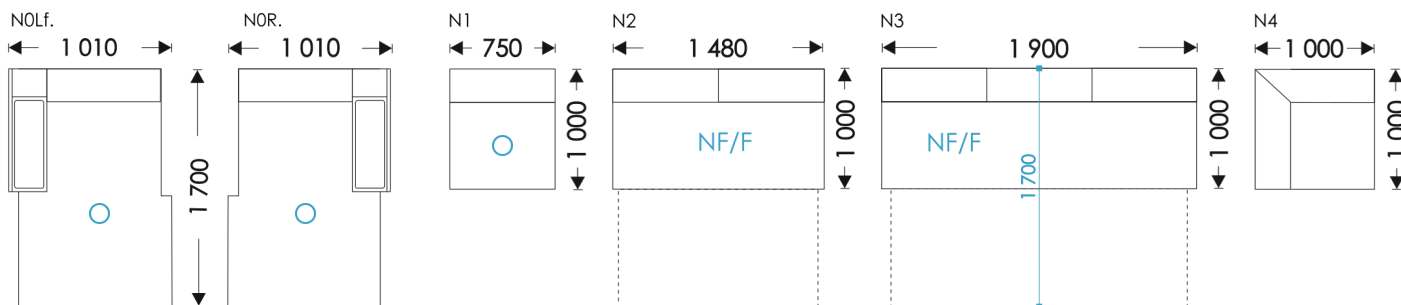

O - opening
NF - not folding
F - folding