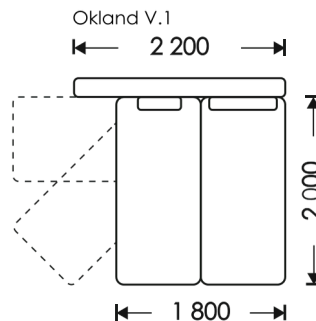

# HOSET

UNFOLDING:

Okland V.1: Rotary Seat Mechanism (2,0x1,8)

Okland V.2: Rotary Seat Mechanism (2,0x0,9x2)