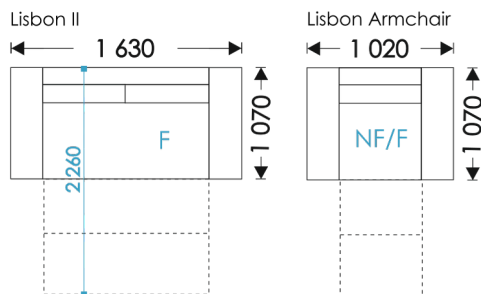

LISBON

sofa, armchair

HOSET

NF - not folding
F - folding

UNFOLDING:

Lisbon: Eurobook (1,9x1,5)

Lisbon II: Seat Up (2,0x1,2)

Lisbon Armchair F : Seat Up (2,0x0,6)