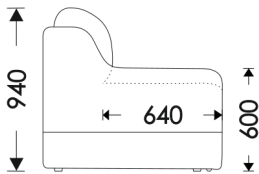

# HOSET

UNFOLDING:

Santi:

Pull Out Mechanism (1,93x1,28)

Santi Armchair:

Pull Out Mechanism (1,93x0,65)

Santi

← 1 440 →