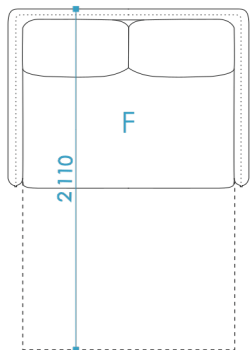

# HOSET

UNFOLDING:

Santi:

Pull Out Mechanism (1,93x1,28)

Santi Armchair:

Pull Out Mechanism (1,93x0,65)

Santi

← 1 440 →