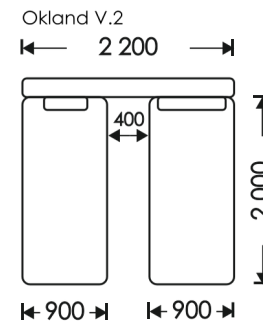

# HOSET

UNFOLDING:

Okland V.1: Rotary Seat Mechanism (2,0x1,8)

Okland V.2: Rotary Seat Mechanism (2,0x0,9x2)