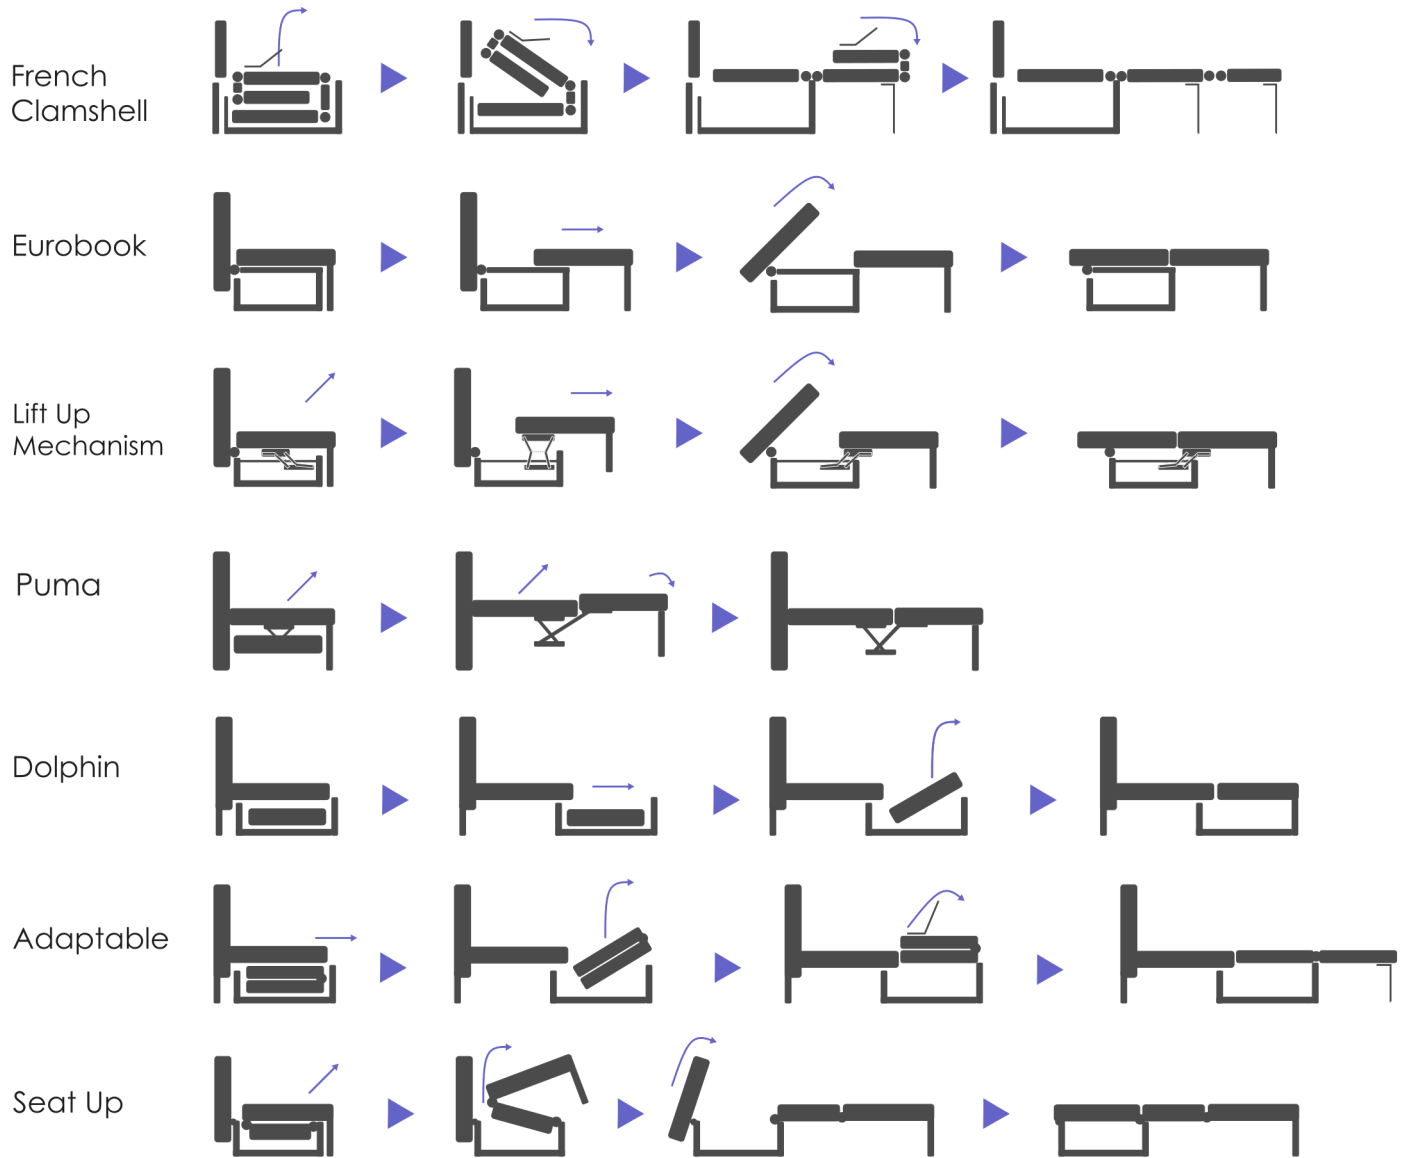

Transformable mechanism

HOSET