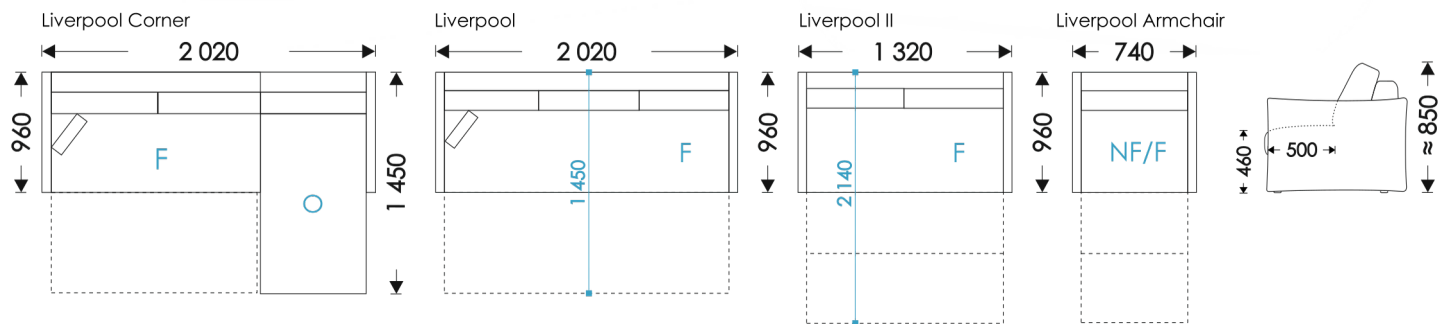

# HOSET

O - opening  
NF - not folding  
F - folding

UNFOLDING:

Liverpool Corner: Lift Up Mechanism (1,9x1,4)  
Liverpool: Lift Up Mechanism(1,9x1,4)

Liverpool II: Seat Up (1,9x1,2)  
Liverpool Armchair F : Seat Up (1,9x0,6)