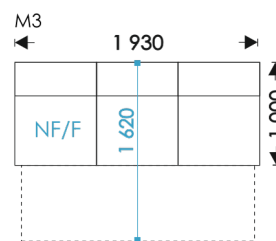

# HOSET

M6Lf+M2+M4+M5R

M6Lf+M2+M4+M5R

M6Lf+M3+M6R

O - opening  
NF - not folding  
F - folding

UNFOLDING:

M1+M4+M2F: Dolphin (2,17x1,33)

M1+M4+M3F: Dolphin (2,52x1,33)