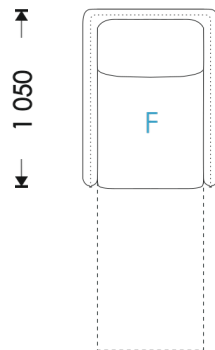

Santi Armchair

← 810 →