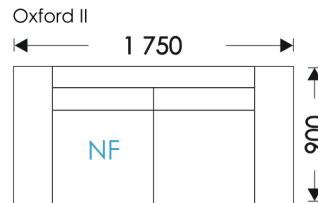

OXFORD

sofa, armchair

HOSET

NF - not folding
F - folding

UNFOLDING:
Oxford: French Clamshell (1,9x1,4)

TIN-109

TIN-118

TIN-120

Tree

Ivory

White

Grey

Black