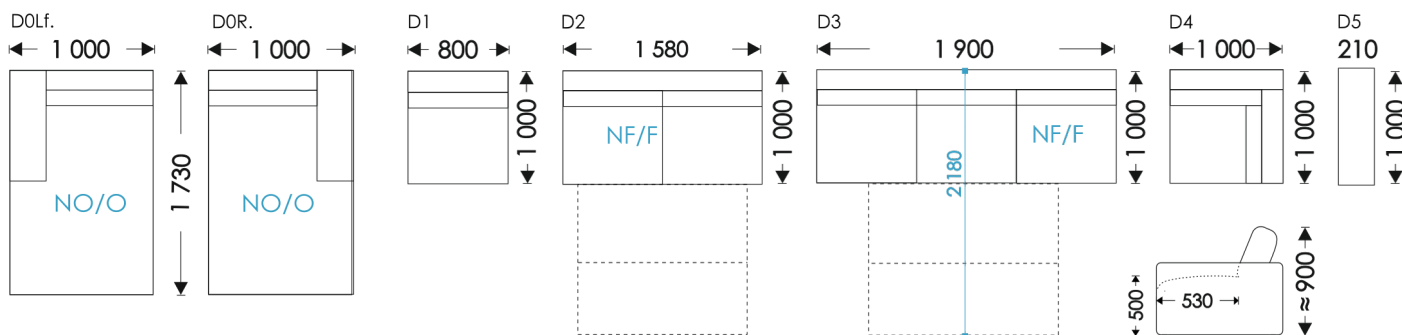

UNFOLDING:

D2F: French Clamshell (1,9x1,4)

D3F: French Clamshell (1,9x1,4)

O - opening

NO - not opening

NF - not folding

F - folding