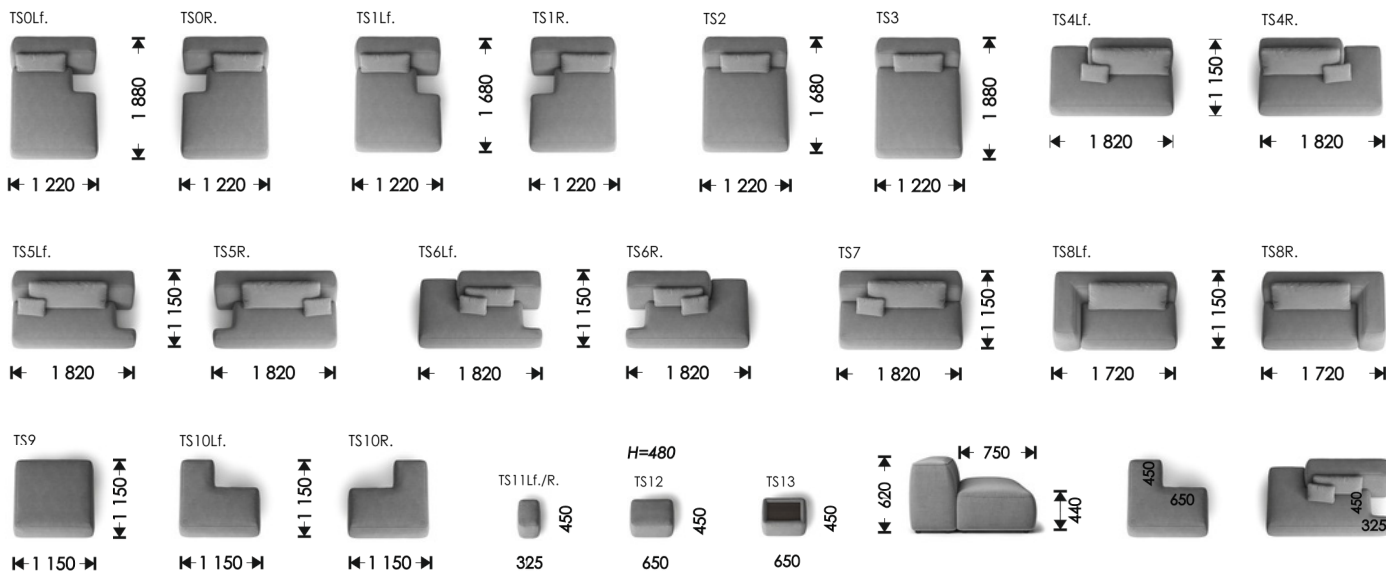

# HOSET

TS5Lf+TS13+TS1R

NF - not folding

Oak  
Brown

Black

Oak  
Ansberg

Woodline  
Creamy

White