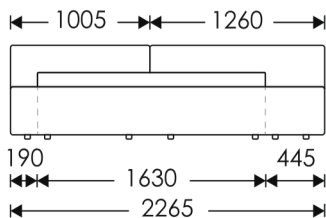

MOA

bed

HOSET

1,6x2,0

1,8x2,0