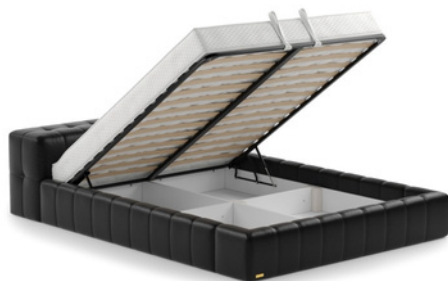

bed

HOSET

Bata XL 1,6x2,0

← 2 240 →

Bata XL 1,8x2,0

← 2 440 →

Bata 1,6x2,0

← 1 770 →

Bata 1,8x2,0

← 1 970 →

Bata XL

Bata XL

BONN

bed

HOSET

Bonn 0,9

Bonn 1,2

Sleeping berth:
Bonn: 2,0x0,9 Bonn: 2,0x1,2
With storage compartments

BREST

bed

HOSET

1,6x2,0

1,8x2,0

1840

2040

BREST XL

bed

HOSET

Brest XL- Lf.

1,6x2,0

1,8x2,0

2 450