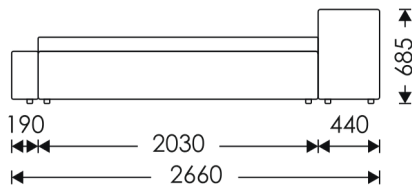

bed

HOSET

MoA - R.

1,6x2,0

1,8x2,0

MoA - Lf.

MoA - R.

MONTE

bed

HOSET

1,6x2,0

1,8x2,0

← 2 380 →

← 2 580 →

← 2 320 →

No lightning mechanism