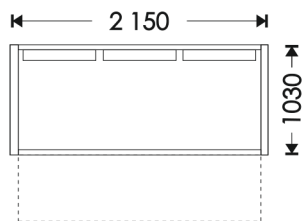

bed

HOSET

Bata XL 1,6x2,0

← 2 240 →

Bata XL 1,8x2,0

← 2 440 →

Bata 1,6x2,0

← 1 770 →

Bata 1,8x2,0

← 1 970 →

Bata XL

Bata XL

BONN

bed

HOSET

Bonn 0,9

Bonn 1,2

Sleeping berth:
Bonn: 2,0x0,9 Bonn: 2,0x1,2
With storage compartments

BREST

bed

HOSET

1,6x2,0

1,8x2,0

1840