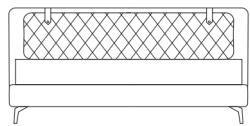

1 925

2 125

no lightning mechanism

WALES

bed

HOSET

1,6x2,0

1,8x2,0