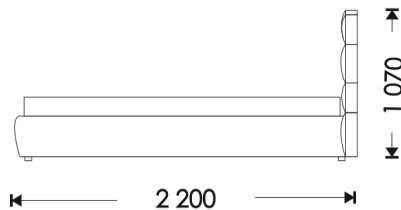

← 2 440 →

← 1 770 →

← 1 970 →

Bata XL