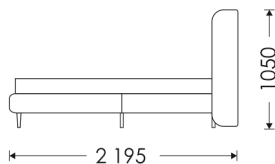

bed

HOSET

Brie Classic

1,6x2,0

1,8x2,0

1 925

2 125

1050