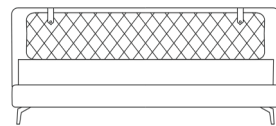

1 925

2 125

no lightning mechanism

WALES

bed

HOSET

1,6x2,0

1,8x2,0