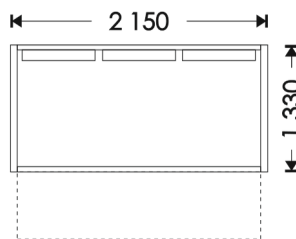

bed

HOSET

Bata XL 1,6x2,0

← 2 240 →

Bata XL 1,8x2,0

← 2 440 →

Bata 1,6x2,0

← 1 770 →

Bata 1,8x2,0

← 1 970 →

Bata XL

Bata XL

BONN

bed

HOSET

Bonn 0,9

Bonn 1,2

Sleeping berth:
Bonn: 2,0x0,9 Bonn: 2,0x1,2
With storage compartments

BREST

bed

HOSET

1,6x2,0

1,8x2,0

1840