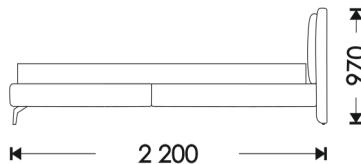

bed

HOSET

1,6x2,0

1,8x2,0

1970

2170

no lightning mechanism

MOA