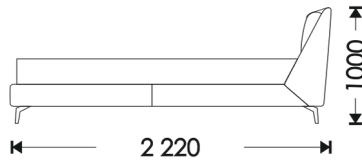

no lightning mechanism