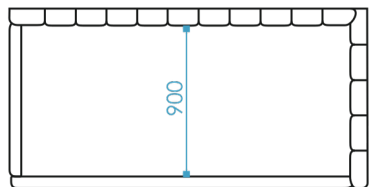

2190

1080

900

Sleeping berth:
Jersey: 2,0x0,9
Jersey: 2,0x1,2
Jersey: 2,0x1,4