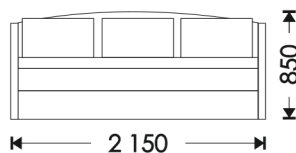

bed

HOSET

Bata XL 1,6x2,0

← 2 240 →

Bata XL 1,8x2,0

← 2 440 →

Bata 1,6x2,0

← 1 770 →

Bata 1,8x2,0

← 1 970 →

Bata XL

Bata XL

BONN

bed

HOSET

Bonn 0,9

Bonn 1,2

Sleeping berth:
Bonn: 2,0x0,9 Bonn: 2,0x1,2
With storage compartments

BREST

bed

HOSET

1,6x2,0

1,8x2,0

1840