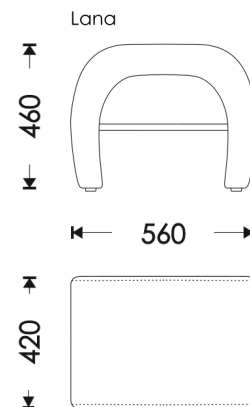

Oak
Chester

Kebbi

LANA

nightstand

HOSET

FARO

nightstand

- Instagram
Es - <https://www.instagram.com/hoset.spain/>
Fi - <https://www.instagram.com/hoset.finland/>
- Facebook
Es - <https://www.facebook.com/hoset.spain/>
Fi - <https://www.facebook.com/hoset.finland/>
- LinkedIn
<https://www.linkedin.com/company/hoset/>
The format of the platform implies exchange of opinions, so we are open to new ideas, wishes and implementation of necessary changes!