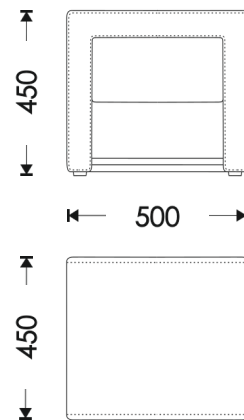

HOSET

Cannes