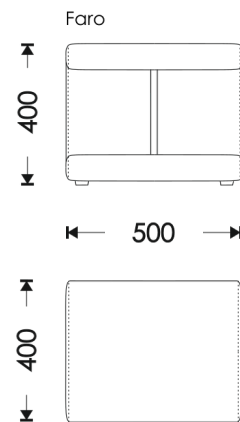

Oak
Chester

Kebbi

LANA

nightstand

HOSET

FARO

nightstand

- Instagram
Es - <https://www.instagram.com/hoset.spain/>
Fi - <https://www.instagram.com/hoset.finland/>
- Facebook
Es - <https://www.facebook.com/hoset.spain/>
Fi - <https://www.facebook.com/hoset.finland/>
- LinkedIn
<https://www.linkedin.com/company/hoset/>
The format of the platform implies exchange of opinions, so we are open to new ideas, wishes and implementation of necessary changes!