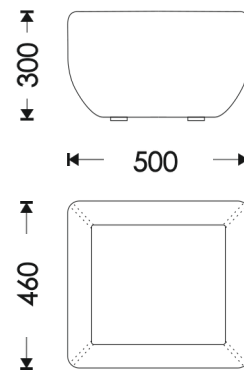

Oak
Brown

Black

Oak
Ansberg

Woodline
Creamy

White

Oak
Chester

Kebbi