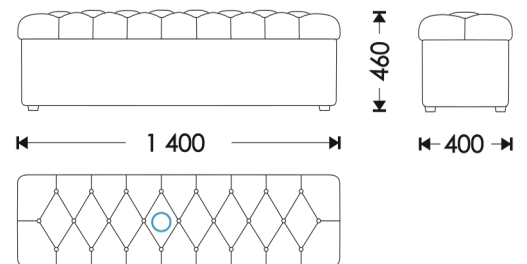

Elmo

NOLA

fabric bench

Nola

O - opening

CANNES

nightstand

HOSET