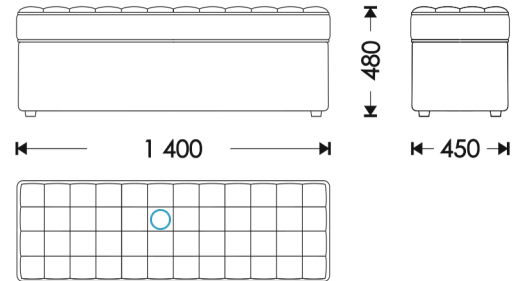

ELMO

fabric bench

HOSET

Elmo

NOLA

fabric bench

O - opening