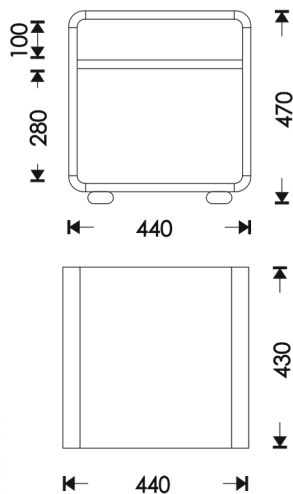

CRUSE

nightstand

HOSET

TIN-109

TIN-118

TIN-120

Tree

White

Black