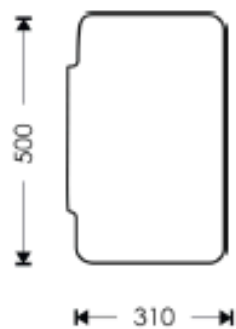

PRATO

coffee table

HOSET