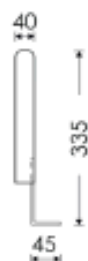

DINO

bed barrier

HOSET

Dino