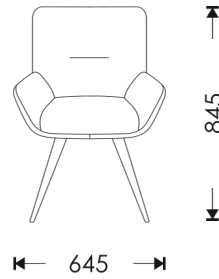

Tree

Ivory

White

Grey

Black

CORI

chair

HOSET