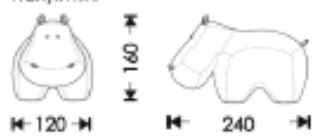

Pico XL (for medium dogs up to 20 kg)

FRANYK

toy

Franyk Mini

franyk