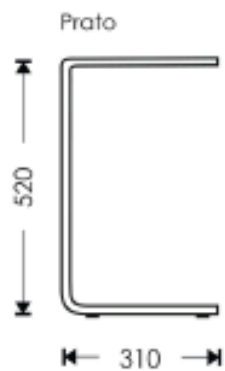

PRATO

coffee table

HOSET