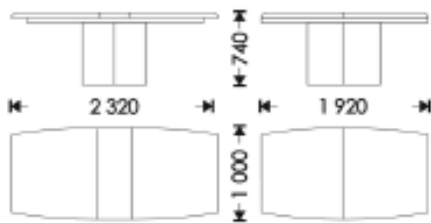

Grey

Black

PRIME

table

HOSET

Prime -152

Prime -192

*Two chairs not included