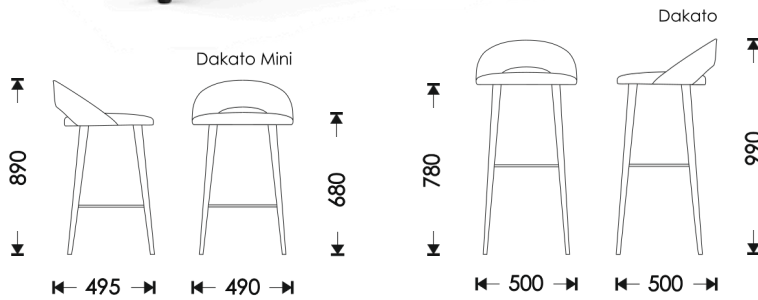

TIN-109

TIN-118

TIN-120

Tree

Ivory

White

Grey

Black