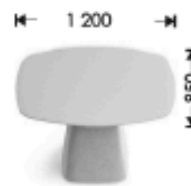

Tree

White

Black

DUO

table

HOSET

T1

T2