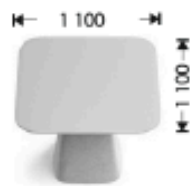

Tree

White

Black

DUO

table

HOSET

T1

T2