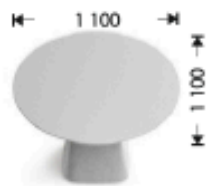

Tree

White

Black

DUO

table

HOSET

T1

T2