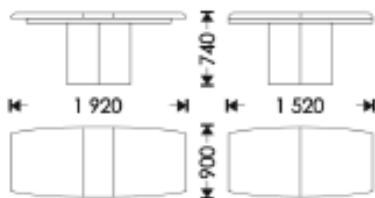

Grey

Black

PRIME

table

HOSET

Prime -152

Prime -192

*Two chairs not included