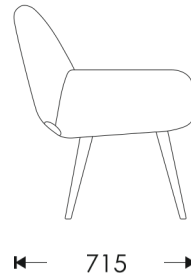

Tree

Ivory

White

Grey

Black

CORI

chair

HOSET