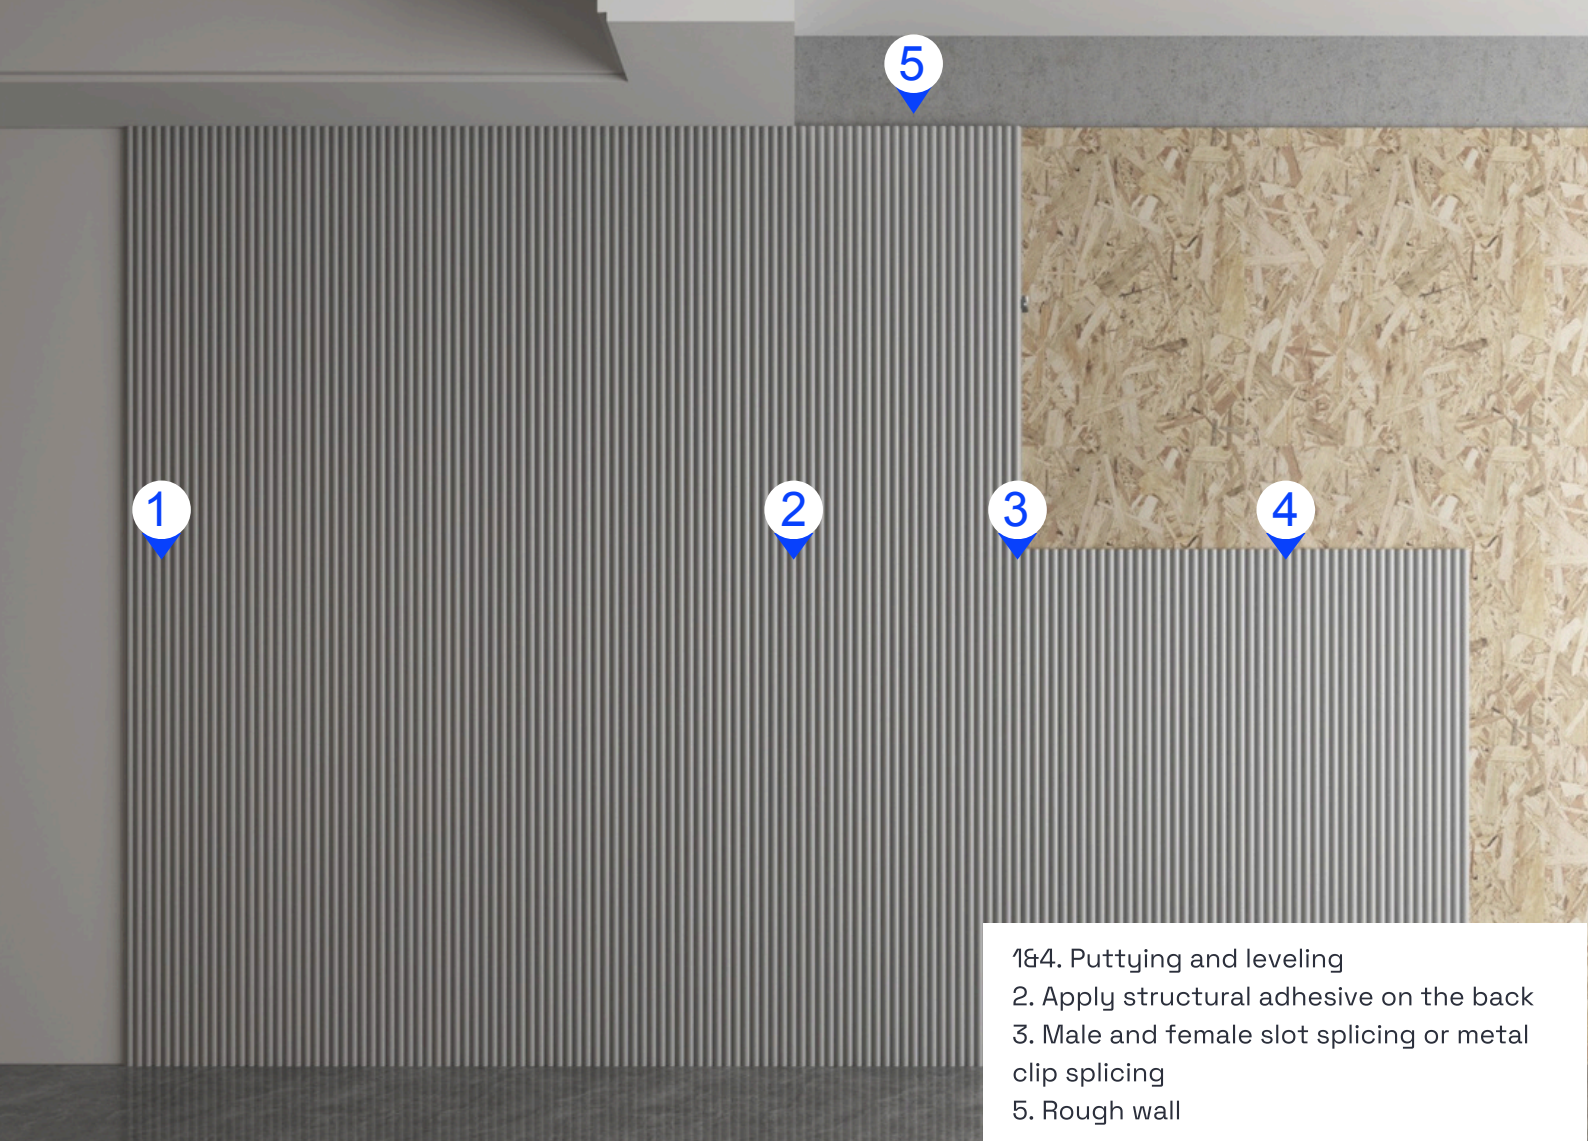

SOLID GRID PLATE

Name: 153 * 24 solid fluted wall panel

Length and width: 153*3000 (mm)
Thickness: 24mm
Environmental protection grade: E0
Fire rating: B1

Name: 110 * 18 solid fluted wall panel

Length and width: 110*3000 (mm)
Thickness: 18mm
Environmental protection grade: E0
Fire rating: B1

Name: 120 * 9 solid fluted wall panel

Length and width: 120*3000 (mm)
Thickness: 9mm
Environmental protection grade: E0
Fire rating: B1

1&4. Puttying and leveling
 2. Apply structural adhesive on the back
 3. Male and female slot splicing or metal clip splicing
 5. Rough wall