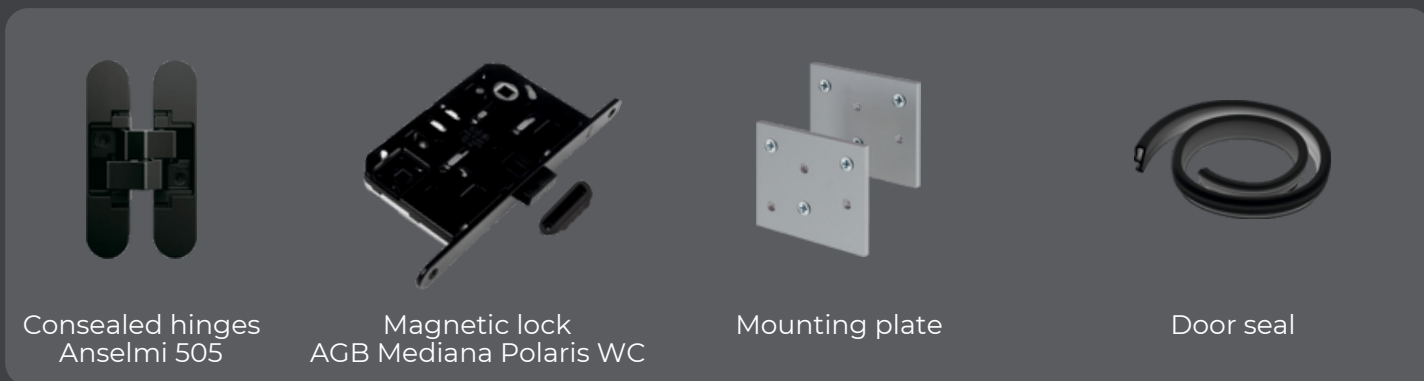

📦 Door unit set

advantages of SD Light

- Fully assembled door unit
- Quality certificate
- Polyurethane primer
- Welded door unit structure
- Italian accessories
- Made in Ukraine
- 2 years warranty

📄 Customer information

- SD Light doors have a new optimized door leaf structure and aluminium door leaf frame with the welded connection due to which the highest level of reliability is reached
- SD Light door units are equipped with the high-quality Italian accessories with the resources of 500.000 close/open cycles (up to 30 years of intensive usage)

*A producer retains the right to make the changes in the construction and assembly for the sake of the product improvement without a preliminary agreement with the client.