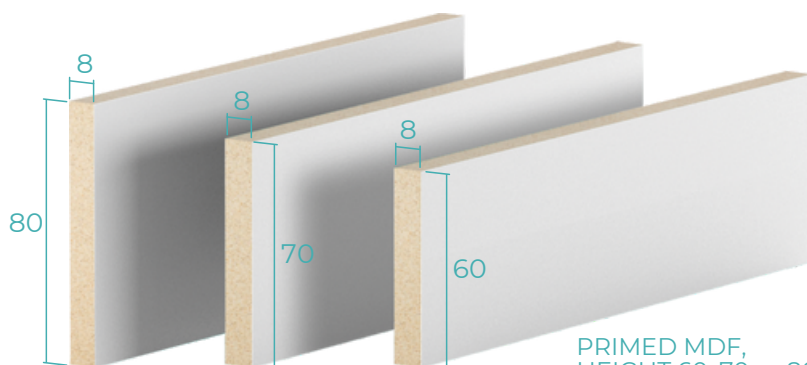

# CONCEALED SKIRTING BOARD

## CONCEALED SKIRTING BOARD SET

### ◇ CONCEALED SKIRTING BOARD INSERT

Bar length 2 metres

PRIMED MDF,  
HEIGHT 60, 70 or 80mm