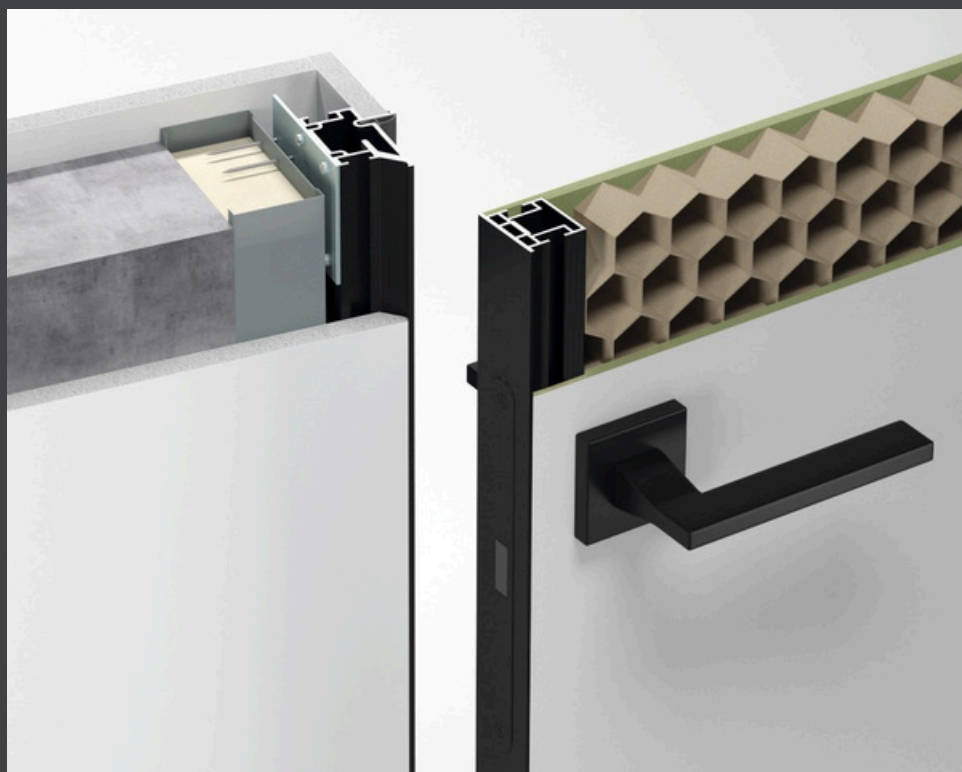

concealed doors

HOSET

◇ SD LIGHT DOOR JAMB "STANDARD" 40mm

aluminium door leaf frame with the outside opening

DIMENSIONS	HEIGHT mm	WIDTH mm		
		686	786	886
OPENING	2053	686	786	886
DOOR UNIT	2043	666	766	866
DOOR LEAF	2000	600	700	800

Outside opening only
S2

concealed doors

◇ SD LIGHT DOOR JAMB «UNIVERSAL» 45mm

aluminium door leaf frame with the inside opening