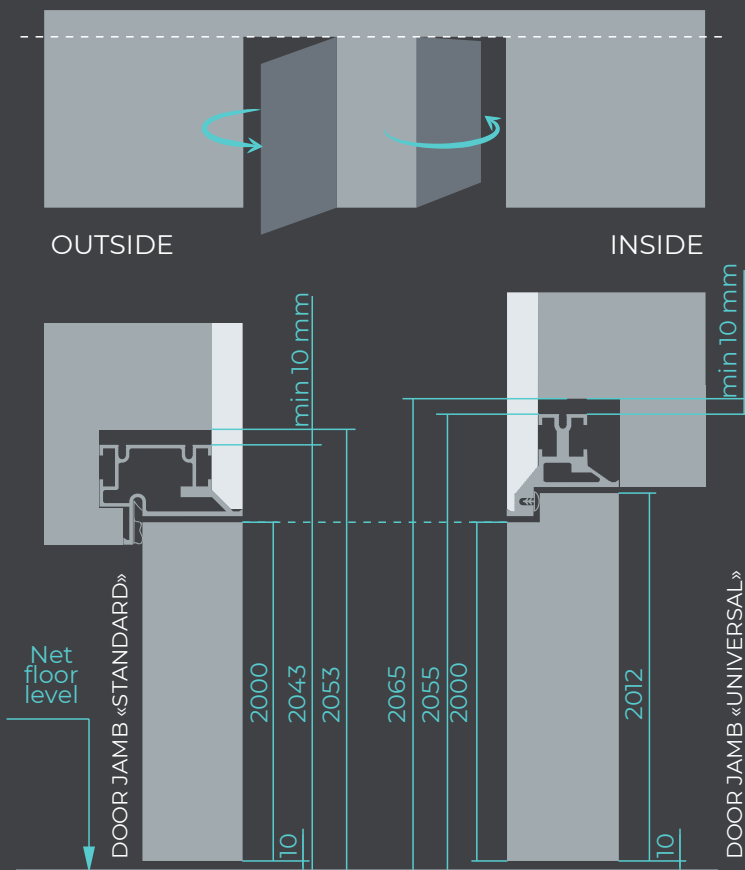

### ◇ SD LIGHT DOOR JAMB "STANDARD" 40mm

aluminium door leaf frame with the outside opening

DIMENSIONS	HEIGHT mm	WIDTH mm		
		686	786	886
OPENING	2053	686	786	886
DOOR UNIT	2043	666	766	866
DOOR LEAF	2000	600	700	800

### ◇ SD LIGHT DOOR JAMB «UNIVERSAL» 45mm

aluminium door leaf frame with the inside opening

DIMENSIONS	HEIGHT mm	WIDTH mm		
		686	786	886
OPENING	2065	686	786	886
DOOR UNIT	2055	666	766	866
DOOR LEAF	2000	600	700	800
	2012			

Inside opening  
S1

Outside opening  
S2

## ↕ Adjacent doors with the different opening types

To place adjacent doors with the different opening types ("pull" and "push") on the same level it is important to take into account the difference of the door frame height of 12 mm.