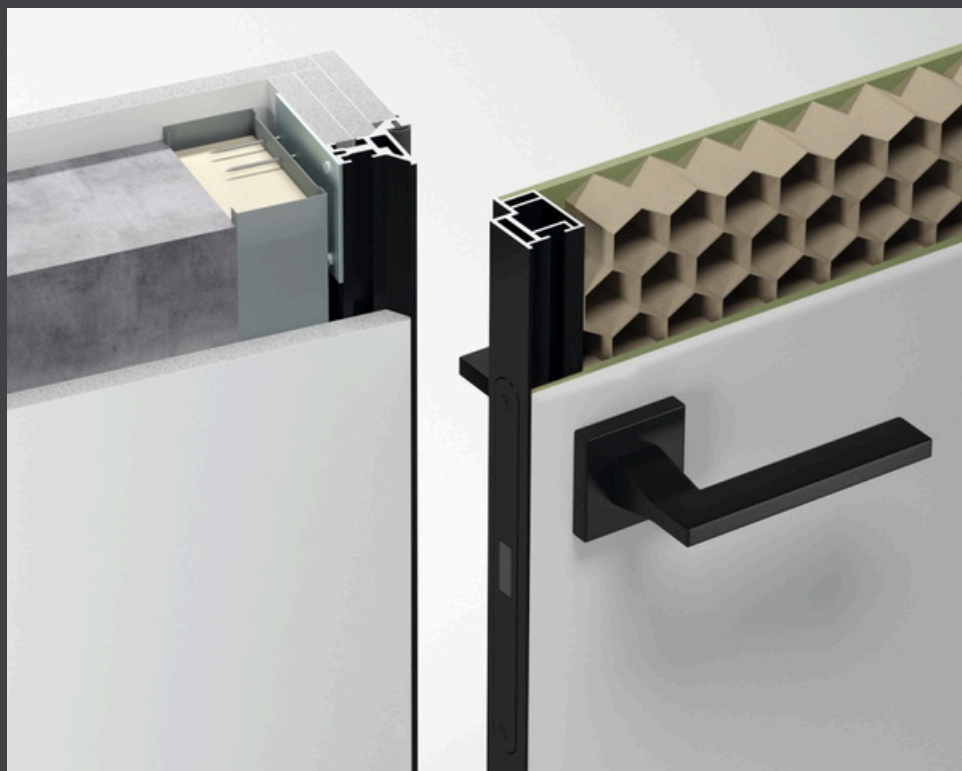

DIMENSIONS	HEIGHT mm	WIDTH mm		
		686	786	886
OPENING	2065	686	786	886
DOOR UNIT	2055	666	766	866
DOOR LEAF	2000	600	700	800
	2012			

Inside opening
S1

Outside opening
S2