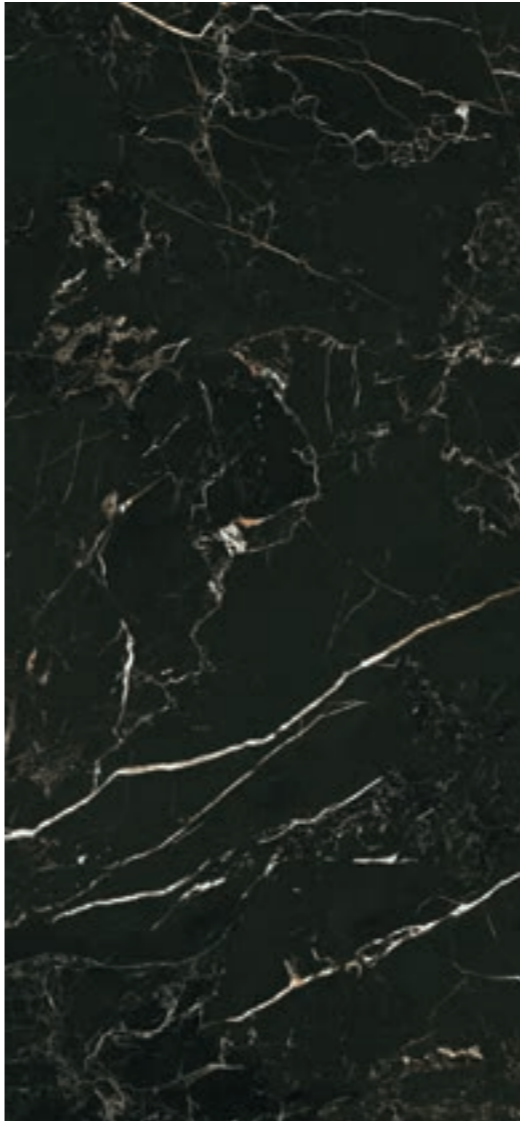

Marble
P O R T L O R E N   B L A C K

Natural Matt
Pulido Polished

MULTICARA / MIX
6 DISEÑOS DIFERENTES / 6 DIFFERENT DESIGNS

48"x112"
120x280