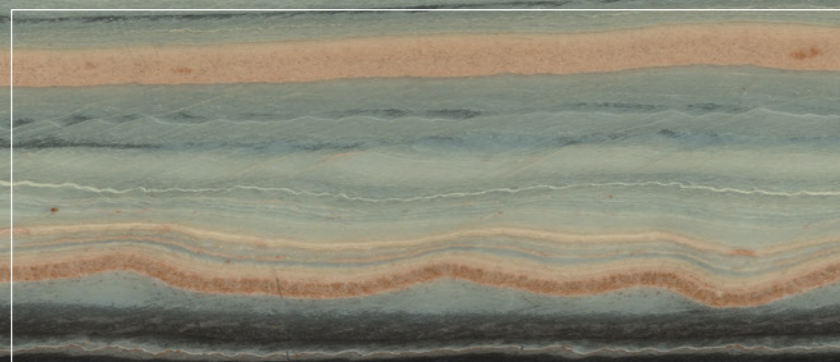

Marble

BOSCO BLACK

Natural Matt
Pulido Polished

Porcelánico / Porcelain
V2 Destonified / V2 Destonificado
Rectified / Rectificado

Formats

120x280 - 48"x112"

Matt M35
Polished M43