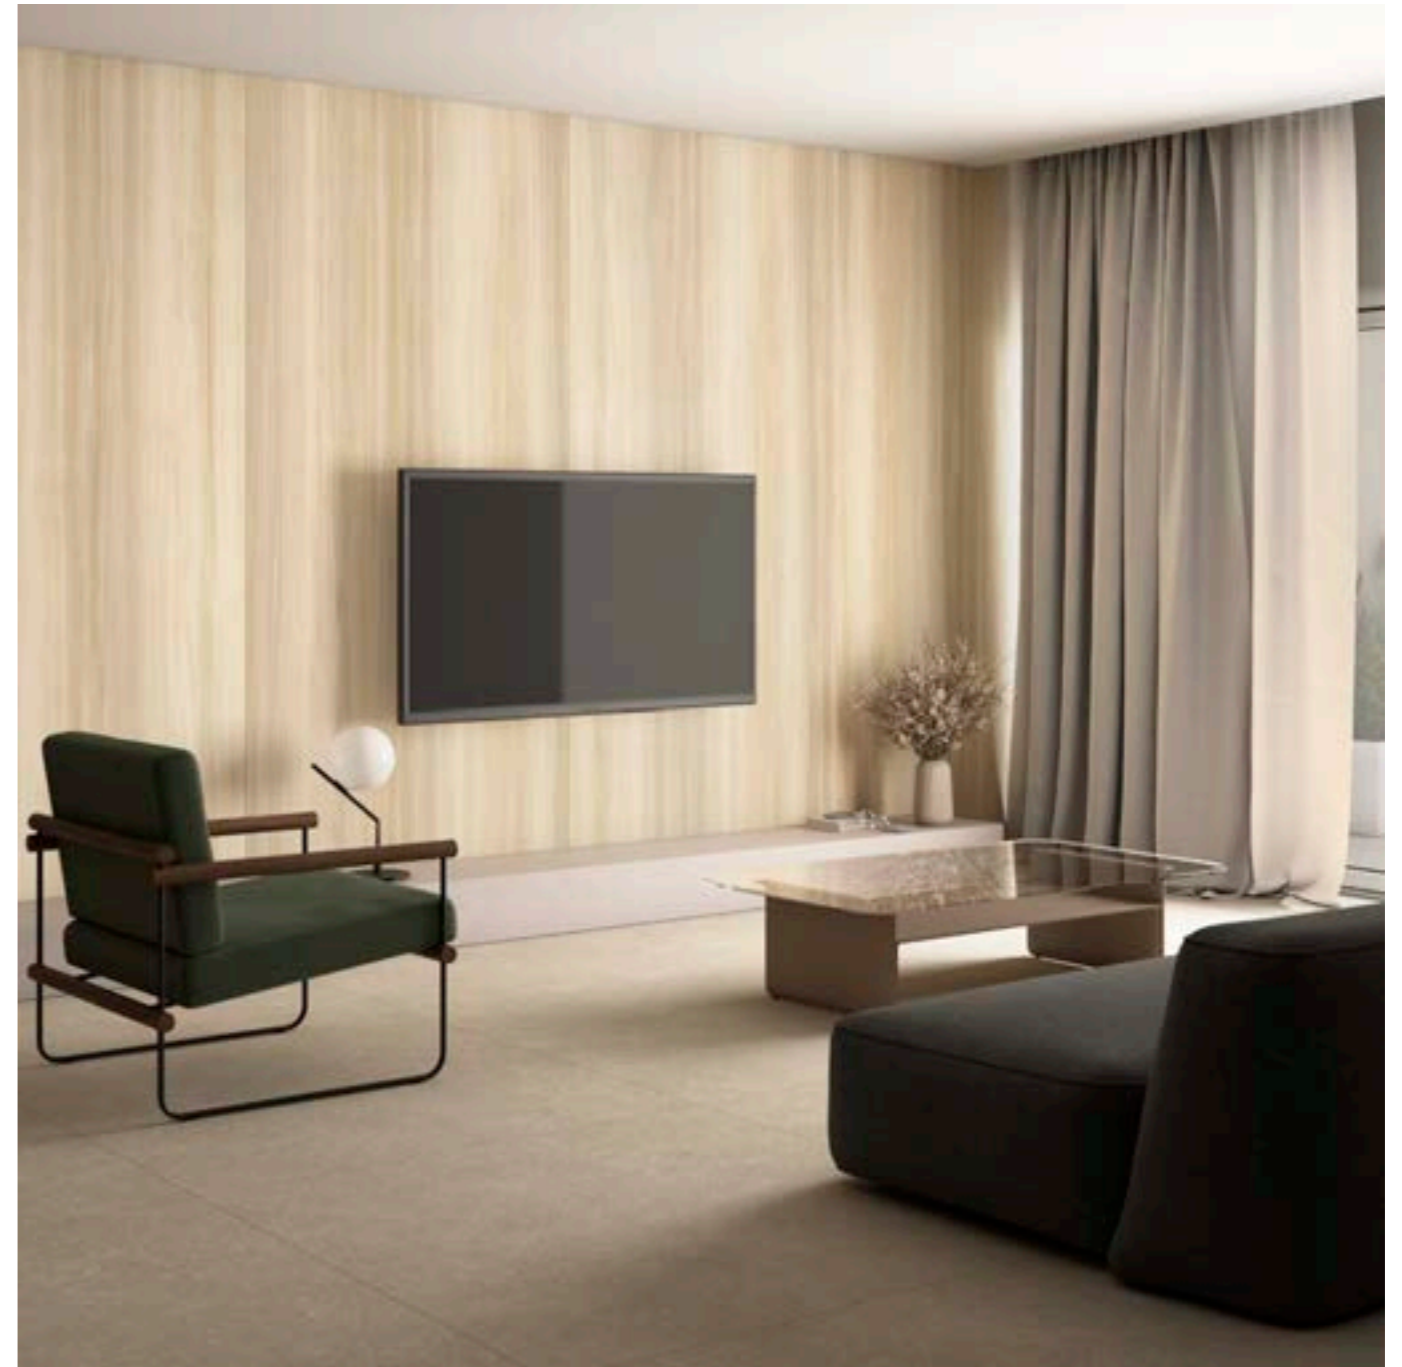

2 DISEÑOS DIFERENTES / 2 DIFFERENT DESIGNS

48"x112"  
**120x280**

*Wall tile* Stale Moka 120x120  
*Floor Tile* Pirineo Sand 120x280

Marble