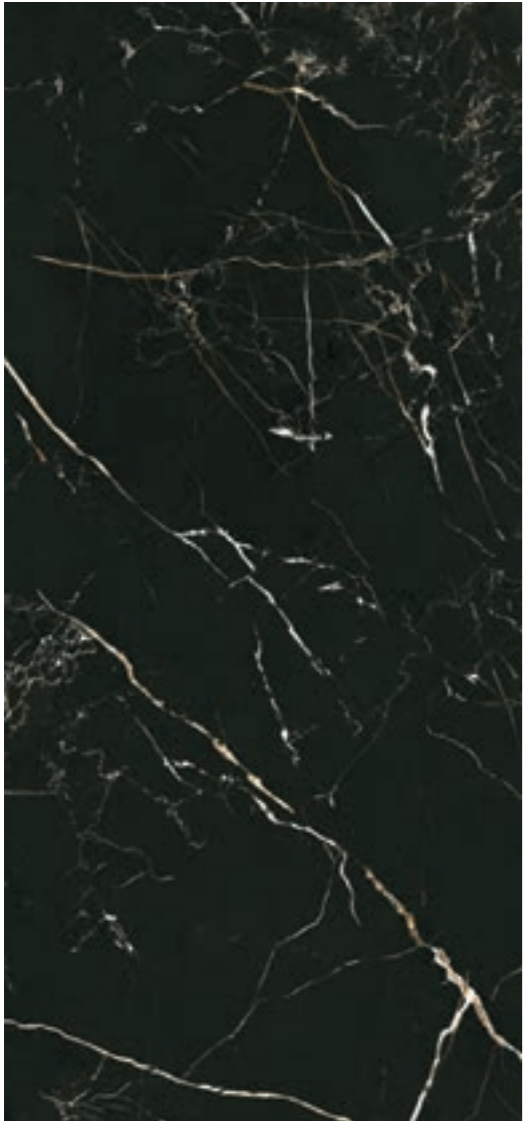

Marble
P O R T L O R E N   B L A C K

Natural Matt
Pulido Polished

MULTICARA / MIX
6 DISEÑOS DIFERENTES / 6 DIFFERENT DESIGNS

48"x112"
120x280