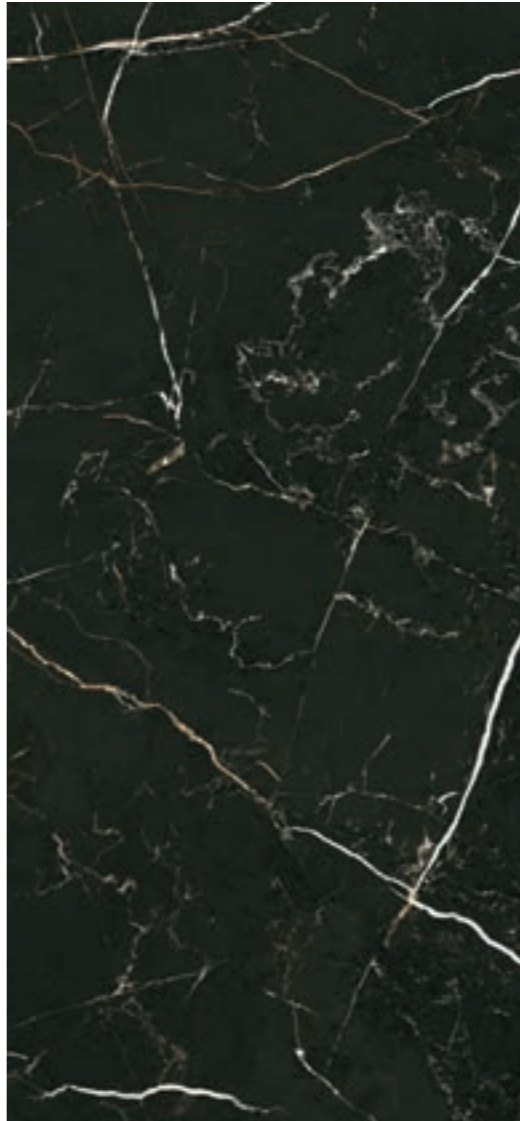

Marble
P O R T L O R E N   B L A C K

Natural Matt
Pulido Polished

MULTICARA / MIX
6 DISEÑOS DIFERENTES / 6 DIFFERENT DESIGNS

48"x112"
120x280