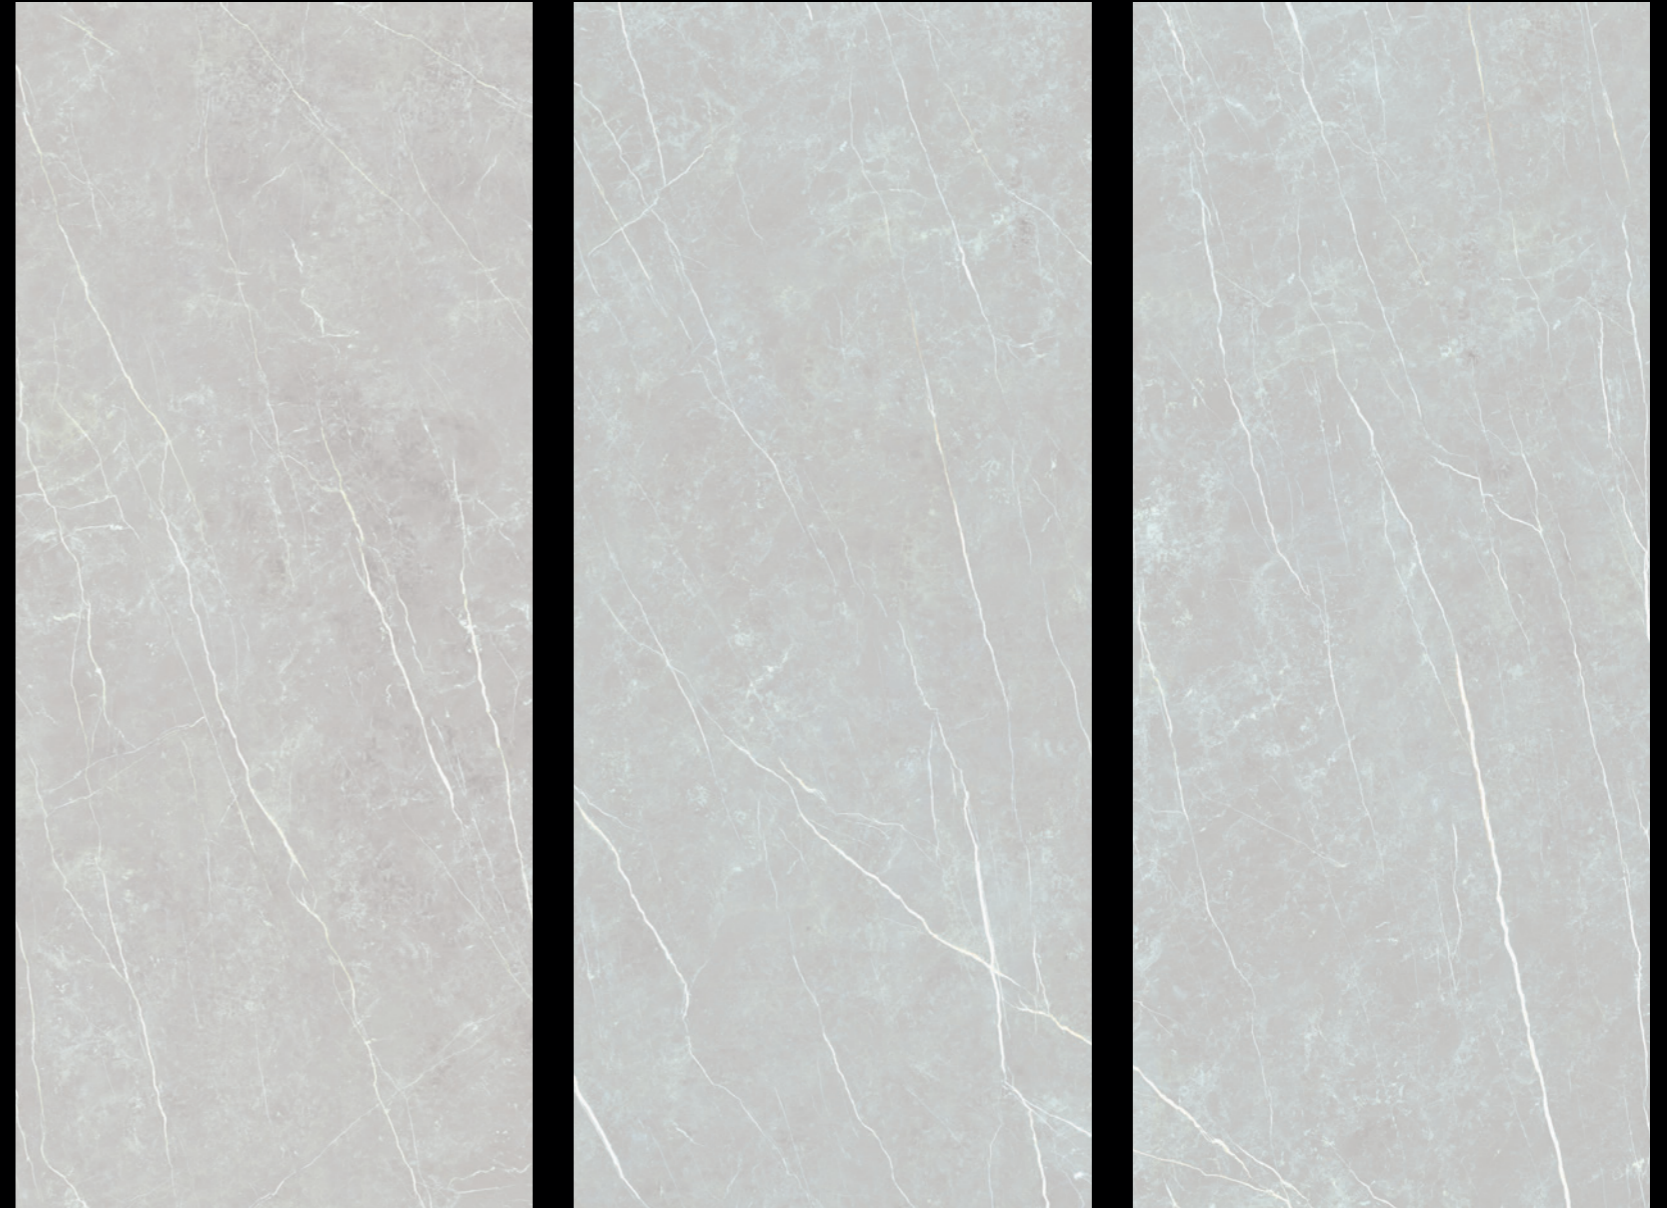

# ELITE SILVER

Natural Matt

MULTICARA / MIX

3 DISEÑOS DIFERENTES / 3 DIFFERENT DESIGNS

48"x112"

120x280

Marble