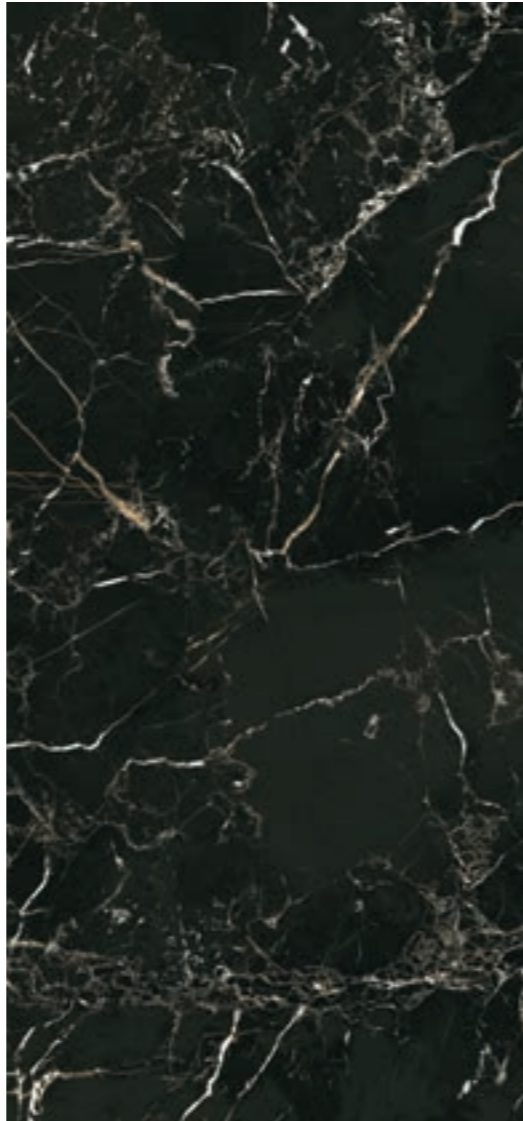

Marble
P O R T L O R E N   B L A C K

Natural Matt
Pulido Polished

MULTICARA / MIX
6 DISEÑOS DIFERENTES / 6 DIFFERENT DESIGNS

48"x112"
120x280